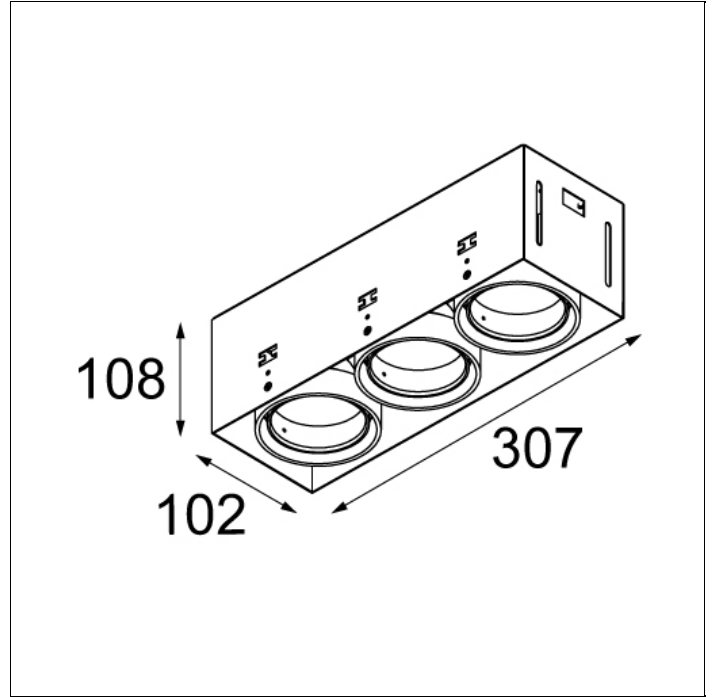

MINI MULTIPLE TRIMLESS FOR SMART RINGS

MINI MULTIPLE TRIMLESS FOR SMART RINGS 3X LED GE

After twenty years still one of the architect's favorites. Mini multiple trimless, with its minimalistic features becomes part of the interior. Its dark or white casing vanishes when switching on the light. The versatile Multiple leaves nothing to the imagination with the technology on full display, allowing this luminaire to fit well into both a minimalist and an industrial-chic environment. The gimballed system allows you to direct the light source at any angle of your choice. Connect Mini multiple trimless with Smart by adding the Smart frontrings to your recessed spot.

Art. Nr. 12537002

SPECIFICATIONS

Lamp	3x LED Array 9.2W
Gear / Transfo	LED gear not incl.
Cut-out size	l 312 w 107 h 120
Weight	1.39kg
Min. Distance	0.1 m
Power supply	500mA
IP	IP20
Glow Wire Test	960°
Source lifetime	50000 hrs
CRI	90
Adjustability	v -35°/+35°