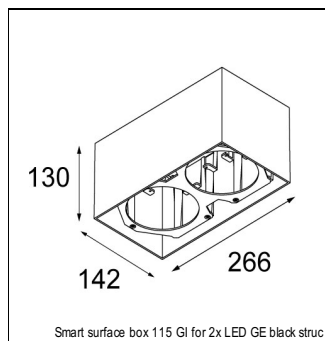

SMART LOTIS 115 LED GE

ACCESSORIES

GYPKIT

12290530 | GYPKIT 190X190 - Ø108

CONBOX

10889830 | CONBOX 190X192X130X256

MASK

12810032 | SMART MASK 115 1X BLACK STRUC
12810046 | SMART MASK 115 1X GOLD
12810009 | SMART MASK 115 1X WHITE STRUC
12810132 | SMART MASK 115 2X BLACK STRUC
12810146 | SMART MASK 115 2X GOLD
12810109 | SMART MASK 115 2X WHITE STRUC

SURFACE-BOX

12800032 | SMART SURFACE BOX 115 GI FOR 1X LED GE BLACK STRUC
12800009 | SMART SURFACE BOX 115 GI FOR 1X LED GE WHITE STRUC
12800132 | SMART SURFACE BOX 115 1-10V/PUSHDIM GI FOR 1X LED GE BLACK STRUC
12800109 | SMART SURFACE BOX 115 1-10V/PUSHDIM GI FOR 1X LED GE WHITE STRUC
12800232 | SMART SURFACE BOX 115 DALI GI FOR 1X LED GE BLACK STRUC
12800209 | SMART SURFACE BOX 115 DALI GI FOR 1X LED GE WHITE STRUC
12801032 | SMART SURFACE BOX 115 GI FOR 2X LED GE BLACK STRUC
12801009 | SMART SURFACE BOX 115 GI FOR 2X LED GE WHITE STRUC
12801132 | SMART SURFACE BOX 115 1-10V/PUSHDIM GI FOR 2X LED GE BLACK STRUC
12801109 | SMART SURFACE BOX 115 1-10V/PUSHDIM GI FOR 2X LED GE WHITE STRUC
12801232 | SMART SURFACE BOX 115 DALI GI FOR 2X LED GE BLACK STRUC
12801209 | SMART SURFACE BOX 115 DALI GI FOR 2X LED GE WHITE STRUC

RECESSED-FRAME

12810230 | RECESSED RING Ø127 H100

SURFACE-TUBED

13140332 | SMART SURFACE TUBED 115 LED DALI GI BLACK STRUC
13140324 | SMART SURFACE TUBED 115 LED DALI GI BRUSHED ALU
13140309 | SMART SURFACE TUBED 115 LED DALI GI WHITE STRUC