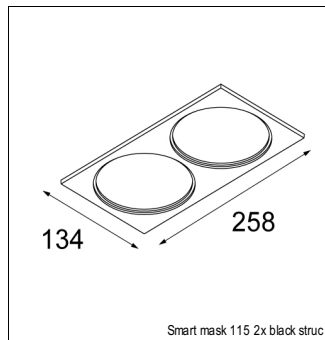

SMART LOTIS 115 LED GE

ACCESSORIES

GYPKIT

12290530 | GYPKIT 190X190 - Ø108

CONBOX

10889830 | CONBOX 190X192X130X256

MASK

12810032 | SMART MASK 115 1X BLACK STRUC
12810046 | SMART MASK 115 1X GOLD
12810009 | SMART MASK 115 1X WHITE STRUC
12810132 | SMART MASK 115 2X BLACK STRUC
12810146 | SMART MASK 115 2X GOLD
12810109 | SMART MASK 115 2X WHITE STRUC

SURFACE-BOX

12800032 | SMART SURFACE BOX 115 GI FOR 1X LED GE BLACK STRUC
12800009 | SMART SURFACE BOX 115 GI FOR 1X LED GE WHITE STRUC
12800132 | SMART SURFACE BOX 115 1-10V/PUSHDIM GI FOR 1X LED GE BLACK STRUC
12800109 | SMART SURFACE BOX 115 1-10V/PUSHDIM GI FOR 1X LED GE WHITE STRUC
12800232 | SMART SURFACE BOX 115 DALI GI FOR 1X LED GE BLACK STRUC
12800209 | SMART SURFACE BOX 115 DALI GI FOR 1X LED GE WHITE STRUC
12801032 | SMART SURFACE BOX 115 GI FOR 2X LED GE BLACK STRUC
12801009 | SMART SURFACE BOX 115 GI FOR 2X LED GE WHITE STRUC
12801132 | SMART SURFACE BOX 115 1-10V/PUSHDIM GI FOR 2X LED GE BLACK STRUC
12801109 | SMART SURFACE BOX 115 1-10V/PUSHDIM GI FOR 2X LED GE WHITE STRUC
12801232 | SMART SURFACE BOX 115 DALI GI FOR 2X LED GE BLACK STRUC
12801209 | SMART SURFACE BOX 115 DALI GI FOR 2X LED GE WHITE STRUC

RECESSED-FRAME

12810230 | RECESSED RING Ø127 H100

SURFACE-TUBED

13140332 | SMART SURFACE TUBED 115 LED DALI GI BLACK STRUC
13140324 | SMART SURFACE TUBED 115 LED DALI GI BRUSHED ALU
13140309 | SMART SURFACE TUBED 115 LED DALI GI WHITE STRUC