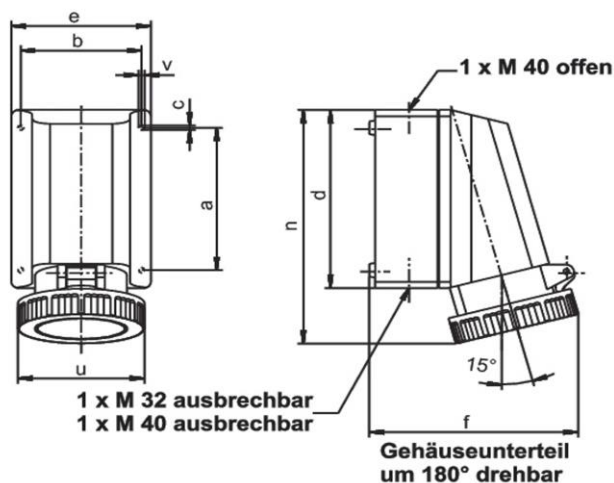

Product Image

Detailed product description

WALTHER Wall socket 63A 4P 230V 9h IP67
 made from PA6 material
 for internal fixing
 one open top cable entry
 and two knock-out bottom cable entries
 base rotatable by 180 degrees

Ordering Information

Order unit	Piece
Customs number	85366990
Net weight	1,086 kg
Packing quantity (VPE)	2
Length of the packaging	
Width of the packaging	
Depth of the packaging	
Gross weight(VPE)	2,172 kg

Certificates

VDE certification 40000707

EAC certification BY112.02.01.020 06089

Classification system

Classification system ETIM_6.0

ETIM Class EC001321

Technical product data

Model	Surface mounted (plaster)
IEC-amperage	63 A
Amperage acc. UL/CSA (for UL-version)	60 A
Number of poles	4
Voltage acc. EN 60309-2	230 V (50+60 Hz) blue
Clock hour position	9 h
Identification colour	Blue
RAL-number	5002
Degree of protection (IP)	IP67
Connection system	Screwed terminal
Material	Plastic
Type of fastening	Inner lying mounting
Insulated mounting	True

Dimension sheet

Amp.	63		
Pole	3	4	5
a	136	136	136
b	104	104	104
c	4,2	4,2	4,2
d	172	172	172
e	121	121	121
f	178	178	178
n	224	224	224
v	5	5	5