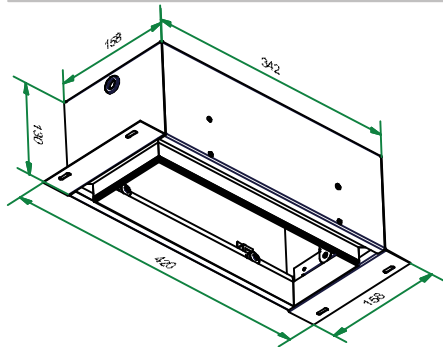

# Mini multiple trimless for smartrings 3x LED GE

Lamptype : LED

125370XX\_125371XX\_125372XX

Conbox always with recessed frame  
art.10440730

350mA - min 49,5Vf - max 57,6Vf - 18,6W  
500mA - min 51,3Vf - max 59,4Vf - 27,6W

**CAN BE USED WITH**

10440730 10460730	Conbox 342x158x130x420 Mini-multiple trimless 3L recessed fram	
10212613 10212614 10212616 10212615 10212602	Color filter DIA 70 Red Color filter DIA 70 Yellow Color filter DIA 70 Blue Color filter DIA 70 Green Honeycomb DIA 70	Only for fronting Smart flat
12553002 12553009 12553102 12553109 12553202 12553209	Fronting Smart flat medium black Fronting Smart flat medium white struc Fronting Smart flat flood black Fronting Smart flat flood white struc Fronting Smart flat spot black Fronting Smart flat spot white struc	
12554202 12554209 12554002 12554009 12554102 12554109	Fronting Smart cake spot black Fronting Smart cake spot white struc Fronting Smart cake medium Black Fronting Smart cake medium WhStr Fronting Smart cake flood Black Fronting Smart cake flood WhStr	
12555202 12555209 12555002 12555009 12555102 12555109	Fronting Smart lotis spot black Fronting Smart lotis spot white struc Fronting Smart lotis medium Black Fronting Smart lotis medium WhStr Fronting Smart lotis flood Black Fronting Smart lotis flood WhStr	
12556202 12556209 12556002 12556009 12556102 12556109	Fronting Smart kup spot black Fronting Smart kup spot white struc Fronting Smart kup medium Black Fronting Smart kup medium WhStr Fronting Smart kup flood Black Fronting Smart kup flood WhStr	