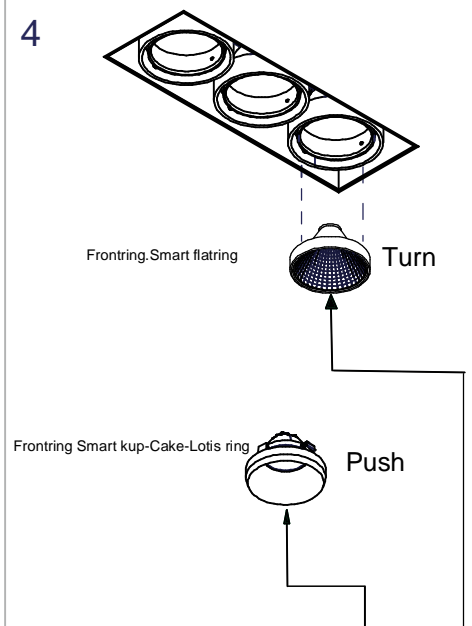

# Mini multiple trimless for smartrings 3x LED GE

Lamptype : LED

125370XX\_125371XX\_125372XX

Conbox always with recessed frame  
art.10440730

350mA - min 49,5Vf - max 57,6Vf - 18,6W  
500mA - min 51,3Vf - max 59,4Vf - 27,6W

**CAN BE USED WITH**

10440730 10460730	Conbox 342x158x130x420 Mini-multiple trimless 3L recessed fram	
10212613 10212614 10212616 10212615 10212602	Color filter DIA 70 Red Color filter DIA 70 Yellow Color filter DIA 70 Blue Color filter DIA 70 Green Honeycomb DIA 70	Only for fronting Smart flat
12553002 12553009 12553102 12553109 12553202 12553209	Fronting Smart flat medium black Fronting Smart flat medium white struc Fronting Smart flat flood black Fronting Smart flat flood white struc Fronting Smart flat spot black Fronting Smart flat spot white struc	
12554202 12554209 12554002 12554009 12554102 12554109	Fronting Smart cake spot black Fronting Smart cake spot white struc Fronting Smart cake medium Black Fronting Smart cake medium WhStr Fronting Smart cake flood Black Fronting Smart cake flood WhStr	
12555202 12555209 12555002 12555009 12555102 12555109	Fronting Smart lotis spot black Fronting Smart lotis spot white struc Fronting Smart lotis medium Black Fronting Smart lotis medium WhStr Fronting Smart lotis flood Black Fronting Smart lotis flood WhStr	
12556202 12556209 12556002 12556009 12556102 12556109	Fronting Smart kup spot black Fronting Smart kup spot white struc Fronting Smart kup medium Black Fronting Smart kup medium WhStr Fronting Smart kup flood Black Fronting Smart kup flood WhStr	