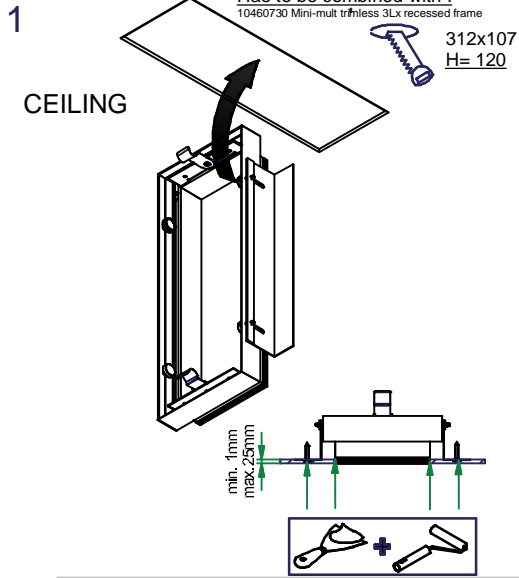

# Mini multiple trimless for smartrings 3x LED GE

Lamptype : LED

125370XX\_125371XX\_125372XX

Conbox always with recessed frame  
art.10440730

350mA - min 49,5Vf - max 57,6Vf - 18,6W  
500mA - min 51,3Vf - max 59,4Vf - 27,6W

**CAN BE USED WITH**

10440730 10460730	Conbox 342x158x130x420 Mini-multiple trimless 3L recessed fram	
10212613 10212614 10212616 10212615 10212602	Color filter DIA 70 Red Color filter DIA 70 Yellow Color filter DIA 70 Blue Color filter DIA 70 Green Honeycomb DIA 70	Only for fronting Smart flat
12553002 12553009 12553102 12553109 12553202 12553209	Fronting Smart flat medium black Fronting Smart flat medium white struc Fronting Smart flat flood black Fronting Smart flat flood white struc Fronting Smart flat spot black Fronting Smart flat spot white struc	
12554202 12554209 12554002 12554009 12554102 12554109	Fronting Smart cake spot black Fronting Smart cake spot white struc Fronting Smart cake medium Black Fronting Smart cake medium WhStr Fronting Smart cake flood Black Fronting Smart cake flood WhStr	
12555202 12555209 12555002 12555009 12555102 12555109	Fronting Smart lotis spot black Fronting Smart lotis spot white struc Fronting Smart lotis medium Black Fronting Smart lotis medium WhStr Fronting Smart lotis flood Black Fronting Smart lotis flood WhStr	
12556202 12556209 12556002 12556009 12556102 12556109	Fronting Smart kup spot black Fronting Smart kup spot white struc Fronting Smart kup medium Black Fronting Smart kup medium WhStr Fronting Smart kup flood Black Fronting Smart kup flood WhStr	