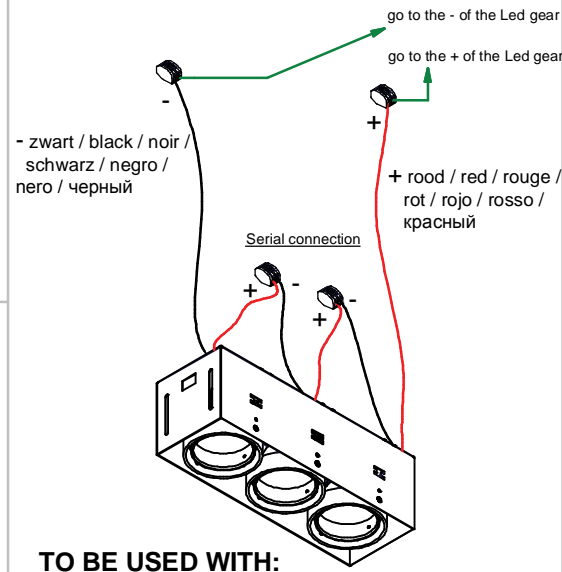

# Mini multiple trimless for smartrings 3x LED GE

Lamptype : LED

125370XX\_125371XX\_125372XX

Conbox always with recessed frame  
art.10440730

350mA - min 49,5Vf - max 57,6Vf - 18,6W  
500mA - min 51,3Vf - max 59,4Vf - 27,6W

**CAN BE USED WITH**

10440730 10460730	Conbox 342x158x130x420 Mini-multiple trimless 3L recessed fram	
10212613 10212614 10212616 10212615 10212602	Color filter DIA 70 Red Color filter DIA 70 Yellow Color filter DIA 70 Blue Color filter DIA 70 Green Honeycomb DIA 70	Only for fronting Smart flat
12553002 12553009 12553102 12553109 12553202 12553209	Fronting Smart flat medium black Fronting Smart flat medium white struc Fronting Smart flat flood black Fronting Smart flat flood white struc Fronting Smart flat spot black Fronting Smart flat spot white struc	
12554202 12554209 12554002 12554009 12554102 12554109	Fronting Smart cake spot black Fronting Smart cake spot white struc Fronting Smart cake medium Black Fronting Smart cake medium WhStr Fronting Smart cake flood Black Fronting Smart cake flood WhStr	
12555202 12555209 12555002 12555009 12555102 12555109	Fronting Smart lotis spot black Fronting Smart lotis spot white struc Fronting Smart lotis medium Black Fronting Smart lotis medium WhStr Fronting Smart lotis flood Black Fronting Smart lotis flood WhStr	
12556202 12556209 12556002 12556009 12556102 12556109	Fronting Smart kup spot black Fronting Smart kup spot white struc Fronting Smart kup medium Black Fronting Smart kup medium WhStr Fronting Smart kup flood Black Fronting Smart kup flood WhStr	