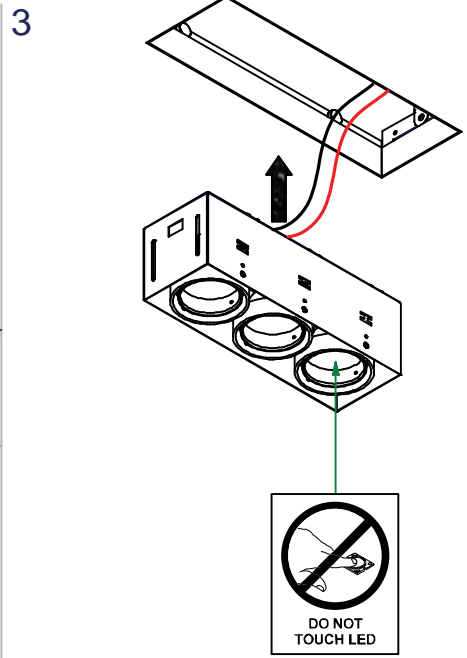

# Mini multiple trimless for smartrings 3x LED GE

Lamptype : LED

125370XX\_125371XX\_125372XX

Conbox always with recessed frame  
art.10440730

350mA - min 49,5Vf - max 57,6Vf - 18,6W  
500mA - min 51,3Vf - max 59,4Vf - 27,6W

**CAN BE USED WITH**

10440730 10460730	Conbox 342x158x130x420 Mini-multiple trimless 3L recessed fram	
10212613 10212614 10212616 10212615 10212602	Color filter DIA 70 Red Color filter DIA 70 Yellow Color filter DIA 70 Blue Color filter DIA 70 Green Honeycomb DIA 70	Only for fronting Smart flat
12553002 12553009 12553102 12553109 12553202 12553209	Fronting Smart flat medium black Fronting Smart flat medium white struc Fronting Smart flat flood black Fronting Smart flat flood white struc Fronting Smart flat spot black Fronting Smart flat spot white struc	
12554202 12554209 12554002 12554009 12554102 12554109	Fronting Smart cake spot black Fronting Smart cake spot white struc Fronting Smart cake medium Black Fronting Smart cake medium WhStr Fronting Smart cake flood Black Fronting Smart cake flood WhStr	
12555202 12555209 12555002 12555009 12555102 12555109	Fronting Smart lotis spot black Fronting Smart lotis spot white struc Fronting Smart lotis medium Black Fronting Smart lotis medium WhStr Fronting Smart lotis flood Black Fronting Smart lotis flood WhStr	
12556202 12556209 12556002 12556009 12556102 12556109	Fronting Smart kup spot black Fronting Smart kup spot white struc Fronting Smart kup medium Black Fronting Smart kup medium WhStr Fronting Smart kup flood Black Fronting Smart kup flood WhStr	