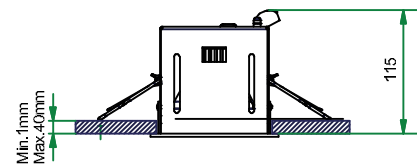

Mini multiple trimless for smartrings 3x LED GE

Lamptype : LED

125370XX_125371XX_125372XX

Conbox always with recessed frame
art.10440730

350mA - min 49,5Vf - max 57,6Vf - 18,6W
500mA - min 51,3Vf - max 59,4Vf - 27,6W

TO BE USED WITH:

Drivers:
Drivers:
see driver matrix - latest version on website
www.supermodular.com or check sales contact

The light source contained in this luminaire shall only be replaced by the manufacturer or his service agent or a similar qualified person