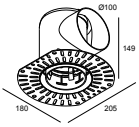

NIME II AIR 92752 PRIM

26412 9230 PRIM

Montage kit - side air + light

29810 0110 MOUNTING KIT SIDE AIR 105