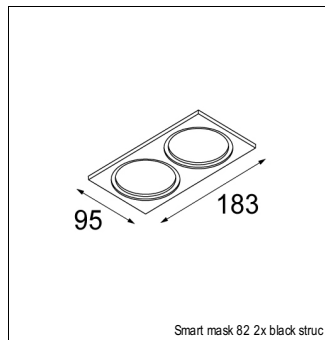

Art. Nr. 12412709

SPECIFICATIONS

Lamp	1x LED Array	
Gear / Transfo	LED gear not incl.	
Cut-out size	ø 70 h 60	
Weight	0.36kg	
Min. Distance	0.1 m	
IP	IP54	
Glow Wire Test	960°	
Source lifetime	50000 hrs	
CRI	90	
Power supply	500mA	350mA
	18.4Vf	17.8Vf
Connected load	9.2W	6.2W
Lumen	663lm	494lm
Efficacy	72lm/W	80lm/W
UGR	22	21
Adjustability	Not Applicable	
Remark	! 3500K on request ! can be combined with Smart mask ! can be combined with Smart surface box & surface tubed (surface/suspension)	

SMART CAKE 82 IP54 LED GE

ACCESSORIES

GYPKIT

12290130	GYPKIT 190X190 - Ø70
12291030	GYPKIT 210X190-2XØ70

CONBOX

10889830	CONBOX 190X192X130X256
----------	------------------------

MASK

12500032	SMART MASK 82 1X BLACK STRUC
12500046	SMART MASK 82 1X GOLD
12500009	SMART MASK 82 1X WHITE STRUC
12500132	SMART MASK 82 2X BLACK STRUC
12500146	SMART MASK 82 2X GOLD
12500109	SMART MASK 82 2X WHITE STRUC

RECESSED-FRAME

12500230	RECESSED RING Ø70 H100
----------	------------------------

SURFACE-TUBED

12845032	SMART SURFACE TUBED 82 LARGE LED GE BLACK STRUC
12845024	SMART SURFACE TUBED 82 LARGE LED GE BRUSHED ALU
12845009	SMART SURFACE TUBED 82 LARGE LED GE WHITE STRUC
12844032	SMART SURFACE TUBED 82 LARGE LED GI BLACK STRUC
12844024	SMART SURFACE TUBED 82 LARGE LED GI BRUSHED ALU
12844009	SMART SURFACE TUBED 82 LARGE LED GI WHITE STRUC