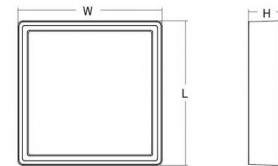

Frame Square MaxiTwilight Black

Article code:

5046 605352

EAN:

7021986053524

Light technic

Version:	Twilight
Type of light source:	LED
Wattage:	21W
System wattage:	21.0W
Luminous flux:	1980lm
Efficacy:	95 lm/W
Voltage:	230V
Colour temperature:	3000K
Colour rendering (CRI):	Ra>80
MacAdams factor:	SDCM: 3
Lifetime:	L80/B20>50,000
Light distribution:	Direct
Beam angle:	110°

Materials and finish

Housing:	Aluminium
Colour:	Black (RAL 9004)
Optics:	Polycarbonat (PC)

Mounting/Connection

Mounting:	Surface, Indoor / Outdoor
Plug:	Screwless terminal block

Dimensions (mm)

Length (L):	310
Width (W):	310
Height (H):	77
Weight (brutto/netto):	1.9 / 1.9