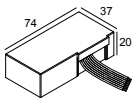

300 48 700 WDL LED POWER CONVERTER 48V-DC to 700 mA-DC / 25W WDL

1->2 ☐