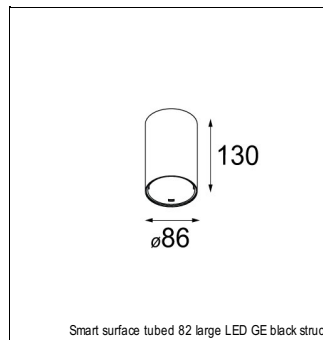

Art. Nr. 12471532

SPECIFICATIONS

Lamp	1x LED Array	
Gear / Transfo	LED gear not incl.	
Cut-out size	ø 70 h 60	
Weight	0.36kg	
Min. Distance	0.1 m	
IP	IP20	
Glow Wire Test	960°	
Source lifetime	50000 hrs	
CRI	90	
Power supply	350mA 17.8Vf	500mA 18.4Vf
Connected load	6.2W	9.2W
Lumen	531lm	713lm
Efficacy	86lm/W	77lm/W
UGR	14	15
Adjustability	Not Applicable	
Remark	! 3500K on request ! can be combined with Smart mask ! can be combined with Smart surface box & surface tubed (surface/suspension)	

RECESSED-FRAME

12500230	RECESSED RING Ø70 H100
----------	------------------------

MASK

12500132	SMART MASK 82 2X BLACK STRUC
12500146	SMART MASK 82 2X GOLD
12500160	SMART MASK 82 2X WHITE STRUC

ACCESSORIES