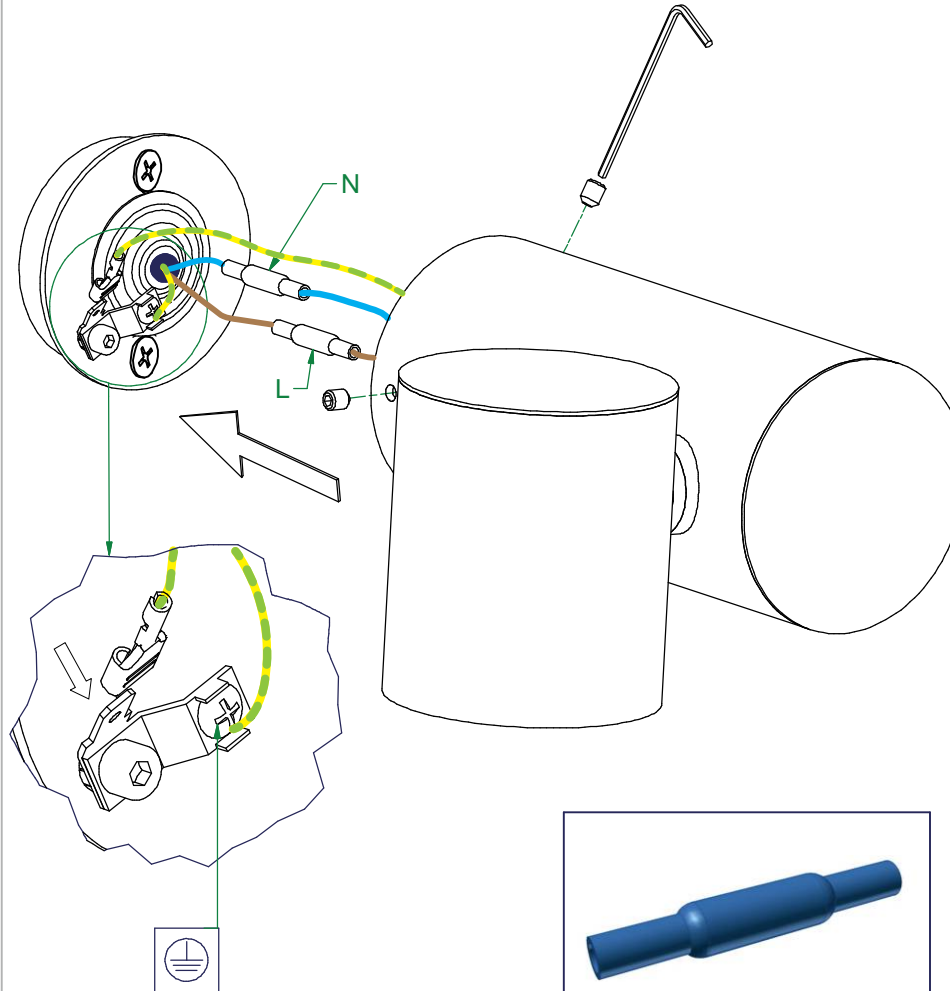

Lowie IP54 1x LED 3000K flood GI

126703XX

1

2

3

Can be used with:
111889802 Earthpin 350mm BI

Replace protective shield when broken.
The luminaire shall only be used complete with its protective shield.
Reference number: 1012034