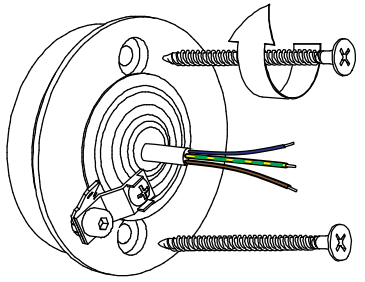

Lowie IP54 1x LED 3000K flood GI

126703XX

1

2

3

Can be used with:
111889802 Earthpin 350mm BI

Replace protective shield when broken.
The luminaire shall only be used complete with its protective shield.
Reference number: 1012034