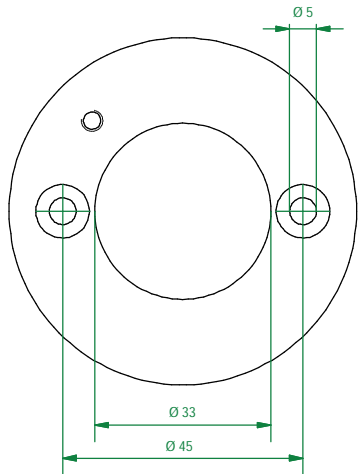

Lowie IP54 1x LED 3000K flood GI

126703XX

1

2

3

Can be used with:
111889802 Earthpin 350mm BI

Replace protective shield when broken.
The luminaire shall only be used complete with its protective shield.
Reference number: 1012034