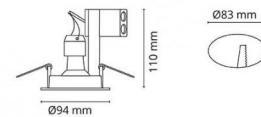

Protection

Luminaire class:	Class II
Ingress protection rating:	IP23