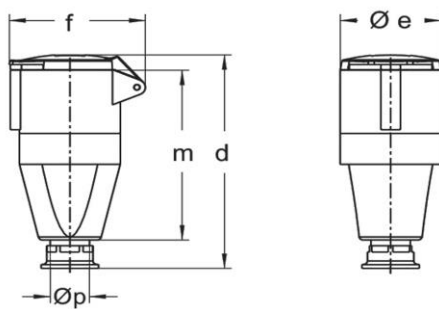

Detailed product description

WALTHER Coupler 63A 5P 400V 6h IP44
 made from PA6 material
 colour: black
 with screw terminal
 and cable gland
 for lighting and stage technology
 Increased safety due to injected 2K seal
 and two contact screws.

Ordering Information

Order unit	Piece
Customs number	85366990
Net weight	0,787 kg
Packing quantity (VPE)	5
Length of the packaging	0,31 m
Width of the packaging	0,255 m
Depth of the packaging	0,15 m
Gross weight(VPE)	4,131 kg

Classification system

Classification system	ETIM_6.0
ETIM Class	EC001320

Technical product data

IEC-amperage	63 A
Amperage acc. UL/CSA (for UL-version)	60 A
Number of poles	5
Voltage acc. EN 60309-2	400 V (50+60 Hz) red
Clock hour position	6 h
Identification colour	Red
Degree of protection (IP)	IP44
Connection system	Screwed terminal
Angle of plug	Straight
Cable entry	Swivel
Material	Plastic

Dimension sheet

Amp.	16			32			63		
Pole	3	4	5	3	4	5	3	4	5
d	135	151	151	171	171	171	255	255	255
Øe	51	65	65	72	72	72	96	96	96
f	68	85	85	91	91	98	114	114	114
m	110	113	113	136	136	136	194	194	194
Øp	7,5-14,5	7,5-14,5	7,5-14,5	10-19,5	10-19,5	10-19,5	18-34,5	18-34,5	18-34,5