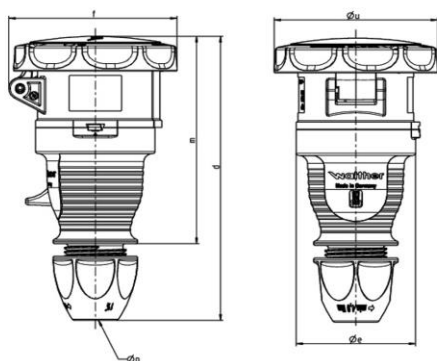

Detailed product description

WALTHER Coupler 32A 4P 400V 6h IP67
 made from PA6 material
 with screw terminal
 with external grommet
 and an injected 2K seal
 Increased safety due to two contact screws.

Ordering Information

Order unit	Piece
Customs number	85366990
Net weight	0,3653 kg
Packing quantity (VPE)	10
Length of the packaging	0,31 m
Width of the packaging	0,255 m
Depth of the packaging	0,15 m
Gross weight(VPE)	3,849 kg

Classification system	ETIM_6.0
ETIM Class	EC001320

Technical product data

IEC-amperage	32 A
Amperage acc. UL/CSA (for UL-version)	30 A
Number of poles	4
Voltage acc. EN 60309-2	400 V (50+60 Hz) red
Clock hour position	6 h
Identification colour	Red
RAL-number	3000
Degree of protection (IP)	IP67
Connection system	Screwed terminal
Angle of plug	Straight
Cable entry	Swivel
Material	Plastic

Dimension sheet

Amp.	16	16	32	32
Pole	4	5	3 / 4	5
d	150-161	150-161	174-183	174-183
Ø e	Ø 65	Ø 65	Ø 72	Ø 72
f	85	92	95	104
m	125	125	142	142
Ø u	Ø 81	Ø 89	Ø 95	Ø 100
Ø p	7,5 - 18,5	7,5 - 18,5	10 - 22,5	10 - 22,5