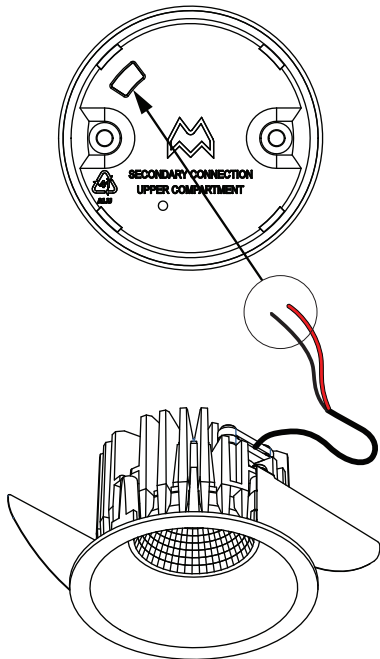

Smart surface tubed 82 large LED GI

128440XX

VISUALIZATION WITH 'SMART LOTIS'
READ 'CAN BE USED WITH' FOR ALL
OTHER USEFUL 'SMART' PRODUCTS
'SMART 82 GE' FIXTURE NOT INCLUDED

Disconnect fixture connectors
and pull wires through opening

IP54 only when used with included O-ring
and combined with 'Smart 82 IP54' fixture

install : Twist clockwise
uninstall : Twist counterclockwise

CAN BE USED WITH

- 12411XXX - Smart Cake 82 LED GE
- 12412XXX - Smart Cake 82 IP54 LED GE*
- 12441XXX - Smart Lotis 82 LED GE
- 12442XXX - Smart Lotis 82 IP54 LED GE*
- 12471XXX - Smart Kup 82 LED GE
- 12472XXX - Smart Kup 82 IP54 LED GE*

*Use included O-ring to retain IP54 rating