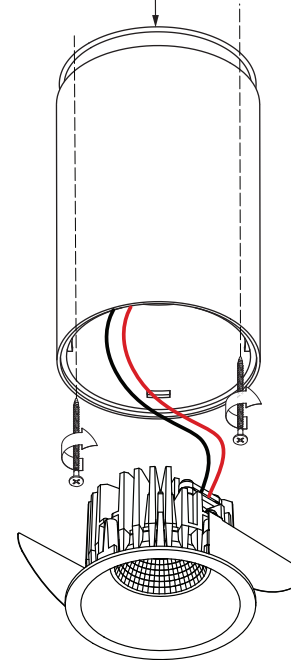

Smart surface tubed 82 large LED GI

128440XX

VISUALIZATION WITH 'SMART LOTIS'
READ 'CAN BE USED WITH' FOR ALL
OTHER USEFUL 'SMART' PRODUCTS
'SMART 82 GE' FIXTURE NOT INCLUDED

Disconnect fixture connectors
and pull wires through opening

IP54 only when used with included O-ring
and combined with 'Smart 82 IP54' fixture

install : Twist clockwise
uninstall : Twist counterclockwise

CAN BE USED WITH

- 12411XXX - Smart Cake 82 LED GE
- 12412XXX - Smart Cake 82 IP54 LED GE*
- 12441XXX - Smart Lotis 82 LED GE
- 12442XXX - Smart Lotis 82 IP54 LED GE*
- 12471XXX - Smart Kup 82 LED GE
- 12472XXX - Smart Kup 82 IP54 LED GE*

*Use included O-ring to retain IP54 rating