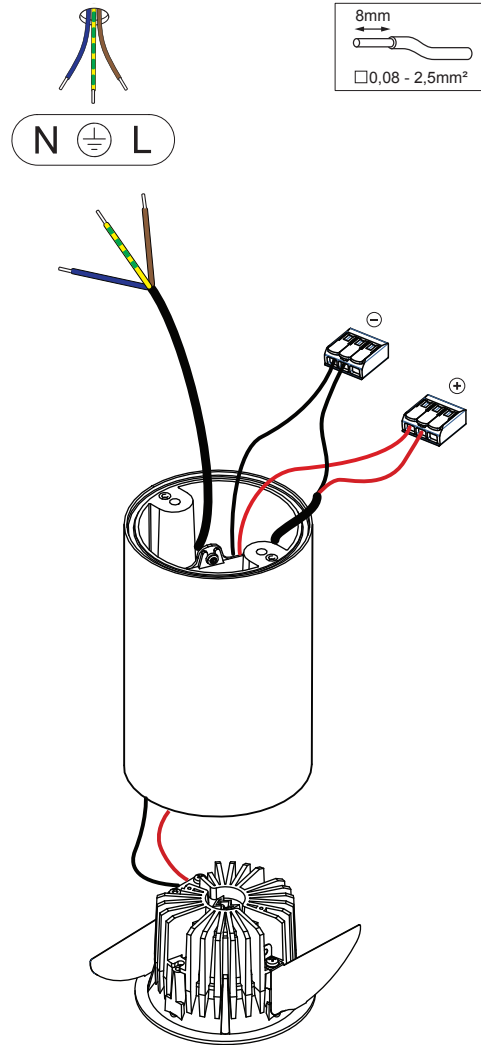

Smart surface tubed 82 large LED GI

128440XX

VISUALIZATION WITH 'SMART LOTIS'
READ 'CAN BE USED WITH' FOR ALL
OTHER USEFUL 'SMART' PRODUCTS
'SMART 82 GE' FIXTURE NOT INCLUDED

Disconnect fixture connectors
and pull wires through opening

IP54 only when used with included O-ring
and combined with 'Smart 82 IP54' fixture

install : Twist clockwise
uninstall : Twist counterclockwise

CAN BE USED WITH

- 12411XXX - Smart Cake 82 LED GE
- 12412XXX - Smart Cake 82 IP54 LED GE*
- 12441XXX - Smart Lotis 82 LED GE
- 12442XXX - Smart Lotis 82 IP54 LED GE*
- 12471XXX - Smart Kup 82 LED GE
- 12472XXX - Smart Kup 82 IP54 LED GE*

*Use included O-ring to retain IP54 rating