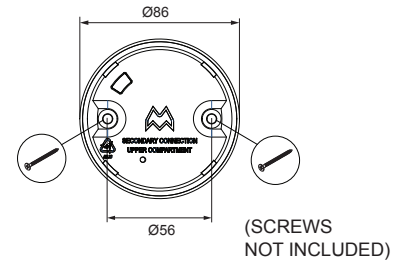

Smart surface tubed 82 large LED GI

128440XX

VISUALIZATION WITH 'SMART LOTIS'
READ 'CAN BE USED WITH' FOR ALL
OTHER USEFUL 'SMART' PRODUCTS
'SMART 82 GE' FIXTURE NOT INCLUDED

Disconnect fixture connectors
and pull wires through opening

IP54 only when used with included O-ring
and combined with 'Smart 82 IP54' fixture

install : Twist clockwise
uninstall : Twist counterclockwise

CAN BE USED WITH

- 12411XXX - Smart Cake 82 LED GE
- 12412XXX - Smart Cake 82 IP54 LED GE*
- 12441XXX - Smart Lotis 82 LED GE
- 12442XXX - Smart Lotis 82 IP54 LED GE*
- 12471XXX - Smart Kup 82 LED GE
- 12472XXX - Smart Kup 82 IP54 LED GE*

*Use included O-ring to retain IP54 rating