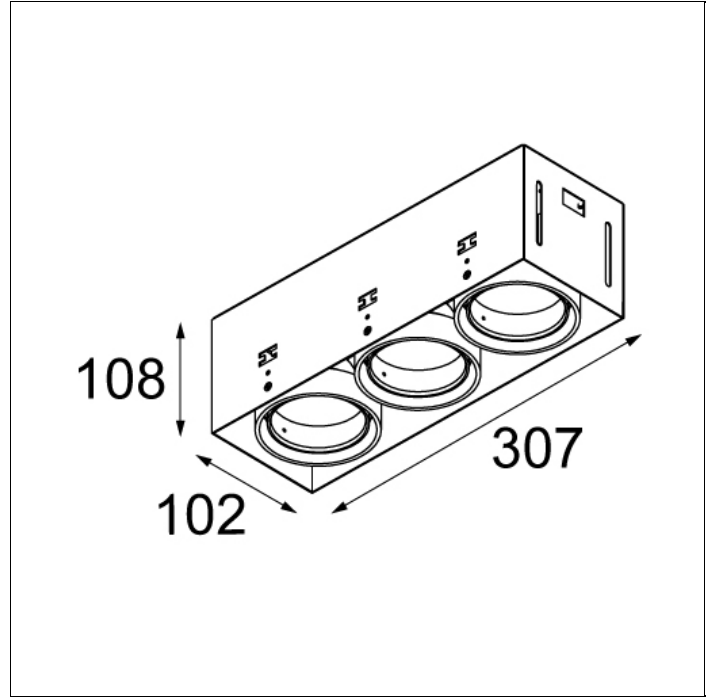

MINI MULTIPLE TRIMLESS FOR SMART RINGS

MINI MULTIPLE TRIMLESS FOR SMART RINGS 3X LED GE

After twenty years still one of the architect's favorites. Mini multiple trimless, with its minimalistic features becomes part of the interior. Its dark or white casing vanishes when switching on the light. The versatile Multiple leaves nothing to the imagination with the technology on full display, allowing this luminaire to fit well into both a minimalist and an industrial-chic environment. The gimballed system allows you to direct the light source at any angle of your choice. Connect Mini multiple trimless with Smart by adding the Smart frontrings to your recessed spot.

Art. Nr. 12537109

SPECIFICATIONS

Lamp	3x LED Array 9.2W
Gear / Transfo	LED gear not incl.
Cut-out size	l 312 w 107 h 120
Weight	1.39kg
Min. Distance	0.1 m
Power supply	500mA
IP	IP20
Glow Wire Test	960°
Source lifetime	50000 hrs
CRI	90
Adjustability	v -35°/+35°