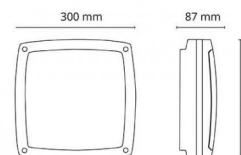

Materials and finish

Housing:	Aluminium
Colour:	Graphite
Optics:	UV-stabilized polycarbonate

Mounting/Connection

Mounting:	Surface, Indoor / Outdoor
Module:	2000
Plug:	Screwless terminal block

Dimensions (mm)

Length (L):	300
Width (W):	300
Height (H):	87
Weight (brutto/netto):	3

Packaging

Packing dimensions: 310 x 310 x 100

7 0 2 1 9 8 6 4 3 8 3 2 1