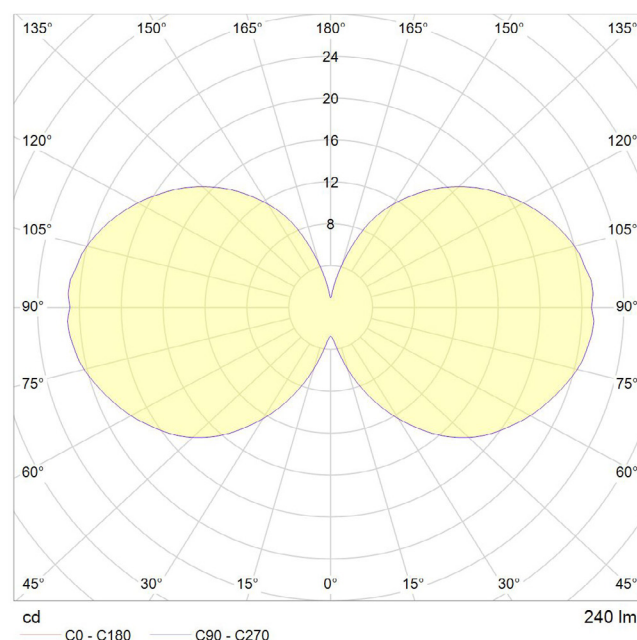

## LAMP

**Shape:** ST64  
**Materials:** Brass cap, glass  
**Finish:** Iron tinted  
**Beam angle:** 360°  
**Base:** E27  
**Weight:** 0.091 kg  
**Working temperature:** -5C to 40C  
**Warm up time:** Instant  
**Warranty:** 3 years  
**Input Voltage:** 220V-240V  
**Glare control:** We use up to 8 LED filaments in our lamps. This, together with a thicker phosphor coating, reduces and controls glare, resulting in an even, more comfortable light.

140 mm

64 mm

## PERFORMANCE

CRI (colour rendering index)	95
Lamp lumen output	240
Luminaire circuits per watt (LM/W)	80
Lifetime (TM-21) (hours)	30,000
Colour Temperature	2200K
Power factor	0.9

## POLAR DIAGRAM