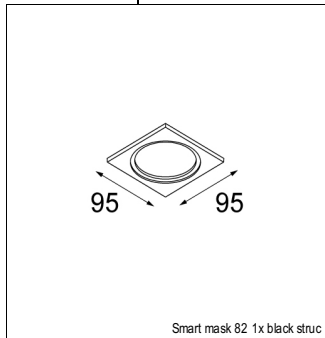

SMART KUP 82 IP54 LED GE

ACCESSORIES

GYPKIT

12290130	GYPKIT 190X190 - Ø70
12291030	GYPKIT 210X190-2XØ70

CONBOX

10889830	CONBOX 190X192X130X256

MASK

12500032	SMART MASK 82 1X BLACK STRUC
12500046	SMART MASK 82 1X GOLD
12500009	SMART MASK 82 1X WHITE STRUC
12500132	SMART MASK 82 2X BLACK STRUC
12500146	SMART MASK 82 2X GOLD
12500109	SMART MASK 82 2X WHITE STRUC

SURFACE-BOX

12514032	SMART SURFACE BOX 82 GI FOR 1X LED GE BLACK STRUC
12514009	SMART SURFACE BOX 82 GI FOR 1X LED GE WHITE STRUC
12514132	SMART SURFACE BOX 82 1-10V/PUSHDIM GI FOR 1X LED GE BLACK STRUC
12514109	SMART SURFACE BOX 82 1-10V/PUSHDIM GI FOR 1X LED GE WHITE STRUC
12515032	SMART SURFACE BOX 82 GI FOR 2X LED GE BLACK STRUC
12515009	SMART SURFACE BOX 82 GI FOR 2X LED GE WHITE STRUC
12515132	SMART SURFACE BOX 82 1-10V/PUSHDIM GI FOR 2X LED GE BLACK STRUC
12515109	SMART SURFACE BOX 82 1-10V/PUSHDIM GI FOR 2X LED GE WHITE STRUC

RECESSED-FRAME

12500230	RECESSED RING Ø70 H100

SURFACE-TUBED

12842432	SMART SURFACE TUBED SUSPENSION 82 XL LED DALI GI BLACK STRUC
12842424	SMART SURFACE TUBED SUSPENSION 82 XL LED DALI GI BRUSHED ALU
12842409	SMART SURFACE TUBED SUSPENSION 82 XL LED DALI GI WHITE STRUC
12842232	SMART SURFACE TUBED SUSPENSION 82 XL LED TRE DIM GI BLACK STRUC
12842224	SMART SURFACE TUBED SUSPENSION 82 XL LED TRE DIM GI BRUSHED ALU
12842209	SMART SURFACE TUBED SUSPENSION 82 XL LED TRE DIM GI WHITE STRUC