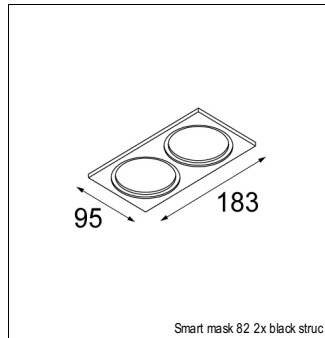

SMART KUP 82 IP54 LED GE

ACCESSORIES

GYPKIT

12290130	GYPKIT 190X190 - Ø70
12291030	GYPKIT 210X190-2XØ70

CONBOX

10889830	CONBOX 190X192X130X256

MASK

12500032	SMART MASK 82 1X BLACK STRUC
12500046	SMART MASK 82 1X GOLD
12500009	SMART MASK 82 1X WHITE STRUC
12500132	SMART MASK 82 2X BLACK STRUC
12500146	SMART MASK 82 2X GOLD
12500109	SMART MASK 82 2X WHITE STRUC

SURFACE-BOX

12514032	SMART SURFACE BOX 82 GI FOR 1X LED GE BLACK STRUC
12514009	SMART SURFACE BOX 82 GI FOR 1X LED GE WHITE STRUC
12514132	SMART SURFACE BOX 82 1-10V/PUSHDIM GI FOR 1X LED GE BLACK STRUC
12514109	SMART SURFACE BOX 82 1-10V/PUSHDIM GI FOR 1X LED GE WHITE STRUC
12515032	SMART SURFACE BOX 82 GI FOR 2X LED GE BLACK STRUC
12515009	SMART SURFACE BOX 82 GI FOR 2X LED GE WHITE STRUC
12515132	SMART SURFACE BOX 82 1-10V/PUSHDIM GI FOR 2X LED GE BLACK STRUC
12515109	SMART SURFACE BOX 82 1-10V/PUSHDIM GI FOR 2X LED GE WHITE STRUC

RECESSED-FRAME

12500230	RECESSED RING Ø70 H100

SURFACE-TUBED

12842432	SMART SURFACE TUBED SUSPENSION 82 XL LED DALI GI BLACK STRUC
12842424	SMART SURFACE TUBED SUSPENSION 82 XL LED DALI GI BRUSHED ALU
12842409	SMART SURFACE TUBED SUSPENSION 82 XL LED DALI GI WHITE STRUC
12842232	SMART SURFACE TUBED SUSPENSION 82 XL LED TRE DIM GI BLACK STRUC
12842224	SMART SURFACE TUBED SUSPENSION 82 XL LED TRE DIM GI BRUSHED ALU
12842209	SMART SURFACE TUBED SUSPENSION 82 XL LED TRE DIM GI WHITE STRUC