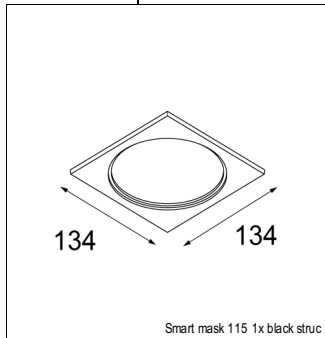

SMART KUP 115 LED GE

ACCESSORIES

GYPKIT

12290530 | GYPKIT 190X190 - Ø108

CONBOX

10889830 | CONBOX 190X192X130X256

MASK

12810032 | SMART MASK 115 1X BLACK STRUC
12810046 | SMART MASK 115 1X GOLD
12810009 | SMART MASK 115 1X WHITE STRUC
12810132 | SMART MASK 115 2X BLACK STRUC
12810146 | SMART MASK 115 2X GOLD
12810109 | SMART MASK 115 2X WHITE STRUC

SURFACE-BOX

12800032 | SMART SURFACE BOX 115 GI FOR 1X LED GE BLACK STRUC
12800009 | SMART SURFACE BOX 115 GI FOR 1X LED GE WHITE STRUC
12800132 | SMART SURFACE BOX 115 1-10V/PUSHDIM GI FOR 1X LED GE BLACK STRUC
12800109 | SMART SURFACE BOX 115 1-10V/PUSHDIM GI FOR 1X LED GE WHITE STRUC
12800232 | SMART SURFACE BOX 115 DALI GI FOR 1X LED GE BLACK STRUC
12800209 | SMART SURFACE BOX 115 DALI GI FOR 1X LED GE WHITE STRUC
12801032 | SMART SURFACE BOX 115 GI FOR 2X LED GE BLACK STRUC
12801009 | SMART SURFACE BOX 115 GI FOR 2X LED GE WHITE STRUC
12801132 | SMART SURFACE BOX 115 1-10V/PUSHDIM GI FOR 2X LED GE BLACK STRUC
12801109 | SMART SURFACE BOX 115 1-10V/PUSHDIM GI FOR 2X LED GE WHITE STRUC
12801232 | SMART SURFACE BOX 115 DALI GI FOR 2X LED GE BLACK STRUC
12801209 | SMART SURFACE BOX 115 DALI GI FOR 2X LED GE WHITE STRUC

RECESSED-FRAME

12810230 | RECESSED RING Ø127 H100

SURFACE-TUBED

13140332 | SMART SURFACE TUBED 115 LED DALI GI BLACK STRUC
13140324 | SMART SURFACE TUBED 115 LED DALI GI BRUSHED ALU
13140309 | SMART SURFACE TUBED 115 LED DALI GI WHITE STRUC