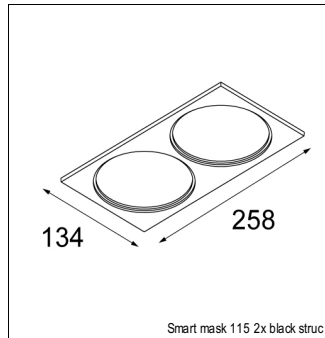

Art. Nr. 12761132

SPECIFICATIONS

Lamp	1x LED Array			
Gear / Transfo	LED gear not incl.			
Cut-out size	ø 108 h 100			
Weight	0.463kg			
Min. Distance	0.1 m			
IP	IP20			
Glow Wire Test	960°			
Source lifetime	50000 hrs			
CRI	90			
Power supply	350mA	500mA	700mA	900mA
	31Vf	32Vf	34Vf	35Vf
Connected load	11W	16.25W	23.6W	31.2W
Lumen	1199lm	1645lm	2188lm	2583lm
Efficacy	109lm/W	101lm/W	93lm/W	83lm/W
UGR	14	16	17	17
Adjustability	Not Applicable			
Remark	! 3500K on request			
	! can be combined with Smart mask			
	! can be combined with Smart surface box & surface tubed (surface/suspension)			

SURFACE-BOX

12800032 | SMART SURFACE BOX 115 GI FOR 1X LED GE BLACK STRUC
 12800009 | SMART SURFACE BOX 115 GI FOR 1X LED GE WHITE STRUC
 12800132 | SMART SURFACE BOX 115 1-10V/PUSHDIM GI FOR 1X LED GE BLACK STRUC
 12800109 | SMART SURFACE BOX 115 1-10V/PUSHDIM GI FOR 1X LED GE WHITE STRUC
 12800232 | SMART SURFACE BOX 115 DALI GI FOR 1X LED GE BLACK STRUC
 12800209 | SMART SURFACE BOX 115 DALI GI FOR 1X LED GE WHITE STRUC
 12801032 | SMART SURFACE BOX 115 GI FOR 2X LED GE BLACK STRUC
 12801009 | SMART SURFACE BOX 115 GI FOR 2X LED GE WHITE STRUC
 12801132 | SMART SURFACE BOX 115 1-10V/PUSHDIM GI FOR 2X LED GE BLACK STRUC
 12801109 | SMART SURFACE BOX 115 1-10V/PUSHDIM GI FOR 2X LED GE WHITE STRUC
 12801232 | SMART SURFACE BOX 115 DALI GI FOR 2X LED GE BLACK STRUC
 12801209 | SMART SURFACE BOX 115 DALI GI FOR 2X LED GE WHITE STRUC

RECESSED-FRAME

12810230 | RECESSED RING Ø127 H100

SURFACE-TUBED

13140332 | SMART SURFACE TUBED 115 LED DALI GI BLACK STRUC
 13140324 | SMART SURFACE TUBED 115 LED DALI GI BRUSHED ALU
 13140309 | SMART SURFACE TUBED 115 LED DALI GI WHITE STRUC