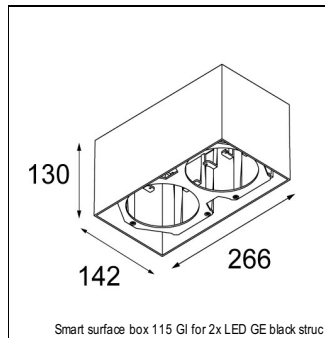

SMART KUP 115 LED GE

ACCESSORIES

GYPKIT

12290530 | GYPKIT 190X190 - Ø108

CONBOX

10889830 | CONBOX 190X192X130X256

MASK

12810032 | SMART MASK 115 1X BLACK STRUC
12810046 | SMART MASK 115 1X GOLD
12810009 | SMART MASK 115 1X WHITE STRUC
12810132 | SMART MASK 115 2X BLACK STRUC
12810146 | SMART MASK 115 2X GOLD
12810109 | SMART MASK 115 2X WHITE STRUC

SURFACE-BOX

12800032 | SMART SURFACE BOX 115 GI FOR 1X LED GE BLACK STRUC
12800009 | SMART SURFACE BOX 115 GI FOR 1X LED GE WHITE STRUC
12800132 | SMART SURFACE BOX 115 1-10V/PUSHDIM GI FOR 1X LED GE BLACK STRUC
12800109 | SMART SURFACE BOX 115 1-10V/PUSHDIM GI FOR 1X LED GE WHITE STRUC
12800232 | SMART SURFACE BOX 115 DALI GI FOR 1X LED GE BLACK STRUC
12800209 | SMART SURFACE BOX 115 DALI GI FOR 1X LED GE WHITE STRUC
12801032 | SMART SURFACE BOX 115 GI FOR 2X LED GE BLACK STRUC
12801009 | SMART SURFACE BOX 115 GI FOR 2X LED GE WHITE STRUC
12801132 | SMART SURFACE BOX 115 1-10V/PUSHDIM GI FOR 2X LED GE BLACK STRUC
12801109 | SMART SURFACE BOX 115 1-10V/PUSHDIM GI FOR 2X LED GE WHITE STRUC
12801232 | SMART SURFACE BOX 115 DALI GI FOR 2X LED GE BLACK STRUC
12801209 | SMART SURFACE BOX 115 DALI GI FOR 2X LED GE WHITE STRUC

RECESSED-FRAME

12810230 | RECESSED RING Ø127 H100

SURFACE-TUBED

13140332 | SMART SURFACE TUBED 115 LED DALI GI BLACK STRUC
13140324 | SMART SURFACE TUBED 115 LED DALI GI BRUSHED ALU
13140309 | SMART SURFACE TUBED 115 LED DALI GI WHITE STRUC