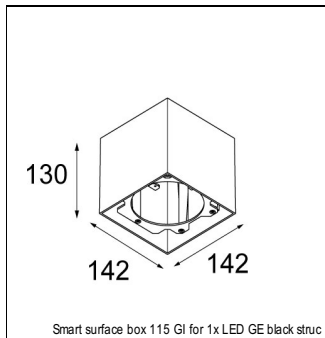

SMART KUP 115 LED GE

ACCESSORIES

GYPKIT

12290530 | GYPKIT 190X190 - Ø108

CONBOX

10889830 | CONBOX 190X192X130X256

MASK

12810032 | SMART MASK 115 1X BLACK STRUC
12810046 | SMART MASK 115 1X GOLD
12810009 | SMART MASK 115 1X WHITE STRUC
12810132 | SMART MASK 115 2X BLACK STRUC
12810146 | SMART MASK 115 2X GOLD
12810109 | SMART MASK 115 2X WHITE STRUC

SURFACE-BOX

12800032 | SMART SURFACE BOX 115 GI FOR 1X LED GE BLACK STRUC
12800009 | SMART SURFACE BOX 115 GI FOR 1X LED GE WHITE STRUC
12800132 | SMART SURFACE BOX 115 1-10V/PUSHDIM GI FOR 1X LED GE BLACK STRUC
12800109 | SMART SURFACE BOX 115 1-10V/PUSHDIM GI FOR 1X LED GE WHITE STRUC
12800232 | SMART SURFACE BOX 115 DALI GI FOR 1X LED GE BLACK STRUC
12800209 | SMART SURFACE BOX 115 DALI GI FOR 1X LED GE WHITE STRUC
12801032 | SMART SURFACE BOX 115 GI FOR 2X LED GE BLACK STRUC
12801009 | SMART SURFACE BOX 115 GI FOR 2X LED GE WHITE STRUC
12801132 | SMART SURFACE BOX 115 1-10V/PUSHDIM GI FOR 2X LED GE BLACK STRUC
12801109 | SMART SURFACE BOX 115 1-10V/PUSHDIM GI FOR 2X LED GE WHITE STRUC
12801232 | SMART SURFACE BOX 115 DALI GI FOR 2X LED GE BLACK STRUC
12801209 | SMART SURFACE BOX 115 DALI GI FOR 2X LED GE WHITE STRUC

RECESSED-FRAME

12810230 | RECESSED RING Ø127 H100

SURFACE-TUBED

13140332 | SMART SURFACE TUBED 115 LED DALI GI BLACK STRUC
13140324 | SMART SURFACE TUBED 115 LED DALI GI BRUSHED ALU
13140309 | SMART SURFACE TUBED 115 LED DALI GI WHITE STRUC