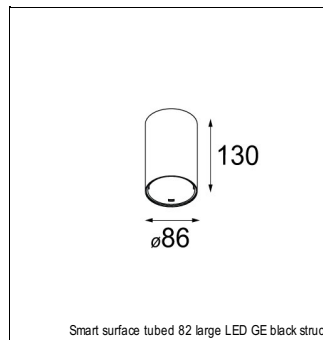

Art. Nr. 12441846

SPECIFICATIONS

Lamp	1x LED Array	
Gear / Transfo	LED gear not incl.	
Cut-out size	ø 70 h 60	
Weight	0.36kg	
Min. Distance	0.1 m	
IP	IP20	
Glow Wire Test	960°	
Source lifetime	50000 hrs	
CRI	90	
Power supply	500mA	350mA
	18.4Vf	17.8Vf
Connected load	9.2W	6.2W
Lumen	791lm	629lm
Efficacy	86lm/W	102lm/W
UGR	16	15
Adjustability	Not Applicable	
Remark	! 3500K on request ! can be combined with Smart mask ! can be combined with Smart surface box & surface tubed (surface/suspension)	

RECESSED-FRAME

12500230	RECESSED RING Ø70 H100
----------	------------------------

MASK

12500132	SMART MASK 82 2X BLACK STRUC
12500146	SMART MASK 82 2X GOLD
12500160	SMART MASK 82 2X WHITE STRUC

ACCESSORIES