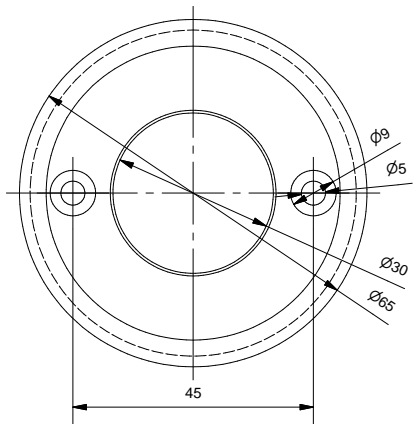

Medard Ceiling 1x LED TrE DIM

127326XX-127328XX-127341XX-127343XX

Lamp type : LED array

1

2

3

4

03/01/2017V2