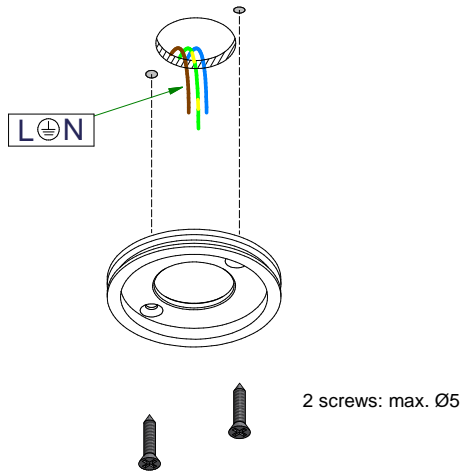

Medard Ceiling 1x LED TrE DIM

127326XX-127328XX-127341XX-127343XX

Lamp type : LED array

1

2

3

4

03/01/2017V2