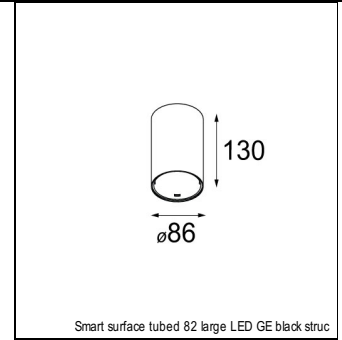

12845032	SMART SURFACE TUBED 82 LARGE LED GE BLACK STRUC
12845024	SMART SURFACE TUBED 82 LARGE LED GE BRUSHED ALU
12845009	SMART SURFACE TUBED 82 LARGE LED GE WHITE STRUC
12844032	SMART SURFACE TUBED 82 LARGE LED GI BLACK STRUC
12844024	SMART SURFACE TUBED 82 LARGE LED GI BRUSHED ALU
12844009	SMART SURFACE TUBED 82 LARGE LED GI WHITE STRUC
12841032	SMART SURFACE TUBED 82 S GE FOR 1X LED BLACK STRUC
12841009	SMART SURFACE TUBED 82 S GE FOR 1X LED WHITE STRUC
12842432	SMART SURFACE TUBED SUSPENSION 82 XL LED DALI GI BLACK STRUC
12842424	SMART SURFACE TUBED SUSPENSION 82 XL LED DALI GI BRUSHED ALU
12842409	SMART SURFACE TUBED SUSPENSION 82 XL LED DALI GI WHITE STRUC
12842332	SMART SURFACE TUBED SUSPENSION 82 XL LED 1-10V/PUSHDIM GI BLACK STRUC
12842324	SMART SURFACE TUBED SUSPENSION 82 XL LED 1-10V/PUSHDIM GI BRUSHED ALU
12842309	SMART SURFACE TUBED SUSPENSION 82 XL LED 1-10V/PUSHDIM GI WHITE STRUC
12842232	SMART SURFACE TUBED SUSPENSION 82 XL LED TRE DIM GI BLACK STRUC
12842224	SMART SURFACE TUBED SUSPENSION 82 XL LED TRE DIM GI BRUSHED ALU
12842209	SMART SURFACE TUBED SUSPENSION 82 XL LED TRE DIM GI WHITE STRUC
12842032	SMART SURFACE TUBED SUSPENSION 82 LARGE LED GI BLACK STRUC
12842024	SMART SURFACE TUBED SUSPENSION 82 LARGE LED GI BRUSHED ALU
12842009	SMART SURFACE TUBED SUSPENSION 82 LARGE LED GI WHITE STRUC

MASK

12500132	SMART MASK 82 2X BLACK STRUC
12500146	SMART MASK 82 2X GOLD
12500160	SMART MASK 82 2X WHITE STRUC

ACCESSORIES

SURFACE-BOX

12515132	SMART SURFACE BOX 82 1-10V/PUSHDIM GI FOR 2X LED GE BLACK STRUC