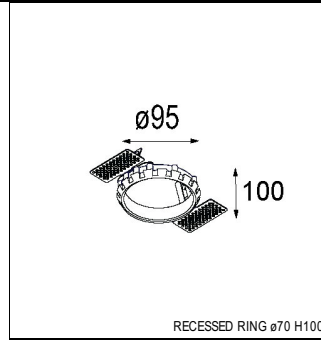

12845032	SMART SURFACE TUBED 82 LARGE LED GE BLACK STRUC
12845024	SMART SURFACE TUBED 82 LARGE LED GE BRUSHED ALU
12845009	SMART SURFACE TUBED 82 LARGE LED GE WHITE STRUC
12844032	SMART SURFACE TUBED 82 LARGE LED GI BLACK STRUC
12844024	SMART SURFACE TUBED 82 LARGE LED GI BRUSHED ALU
12844009	SMART SURFACE TUBED 82 LARGE LED GI WHITE STRUC
12841032	SMART SURFACE TUBED 82 S GE FOR 1X LED BLACK STRUC
12841009	SMART SURFACE TUBED 82 S GE FOR 1X LED WHITE STRUC
12842432	SMART SURFACE TUBED SUSPENSION 82 XL LED DALI GI BLACK STRUC
12842424	SMART SURFACE TUBED SUSPENSION 82 XL LED DALI GI BRUSHED ALU
12842409	SMART SURFACE TUBED SUSPENSION 82 XL LED DALI GI WHITE STRUC
12842332	SMART SURFACE TUBED SUSPENSION 82 XL LED 1-10V/PUSHDIM GI BLACK STRUC
12842324	SMART SURFACE TUBED SUSPENSION 82 XL LED 1-10V/PUSHDIM GI BRUSHED ALU
12842309	SMART SURFACE TUBED SUSPENSION 82 XL LED 1-10V/PUSHDIM GI WHITE STRUC
12842232	SMART SURFACE TUBED SUSPENSION 82 XL LED TRE DIM GI BLACK STRUC
12842224	SMART SURFACE TUBED SUSPENSION 82 XL LED TRE DIM GI BRUSHED ALU
12842209	SMART SURFACE TUBED SUSPENSION 82 XL LED TRE DIM GI WHITE STRUC
12842032	SMART SURFACE TUBED SUSPENSION 82 LARGE LED GI BLACK STRUC
12842024	SMART SURFACE TUBED SUSPENSION 82 LARGE LED GI BRUSHED ALU
12842009	SMART SURFACE TUBED SUSPENSION 82 LARGE LED GI WHITE STRUC

MASK

12500132	SMART MASK 82 2X BLACK STRUC
12500146	SMART MASK 82 2X GOLD
12500160	SMART MASK 82 2X WHITE STRUC

ACCESSORIES

SURFACE-BOX

12515132	SMART SURFACE BOX 82 1-10V/PUSHDIM GI FOR 2X LED GE BLACK STRUC