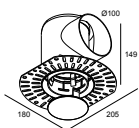

kit de montage - side air + light

29810 0100 MOUNTING KIT SIDE AIR ONLY 1