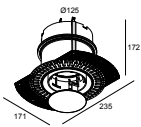

kit de montage - top air only

29810 0200 MOUNTING KIT TOP AIR ONLY 1

☐