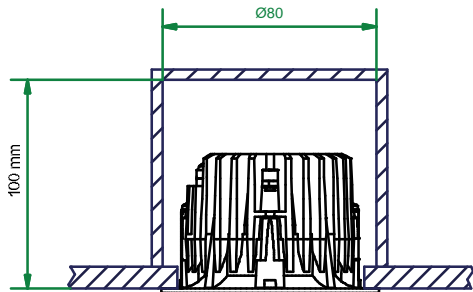

4

CAN BE USED WITH

Drivers:
see driver matrix - latest version on website
www.supermodular.com or check sales contact

Recessed ring:
12500230 Recessed ring Ø70 H100

Surface box:
125160XX Smart SBS 82 GE for LED
125161XX Smart SBD 82 GE for 2xLED

Gypkit - conbox
12290130 Gypkit 190X190X Ø70
10889830 Conbox outer dim. 190x192x130

Mask:
12500009 Smart Mask 82 1x WhStr
12500032 Smart Mask 82 1x BiStr
12500046 Smart Mask 82 1x Gold
12500109 Smart Mask 82 2Lx WhStr
12500132 Smart Mask 82 2Lx BiStr
12500146 Smart Mask 82 2Lx Gold