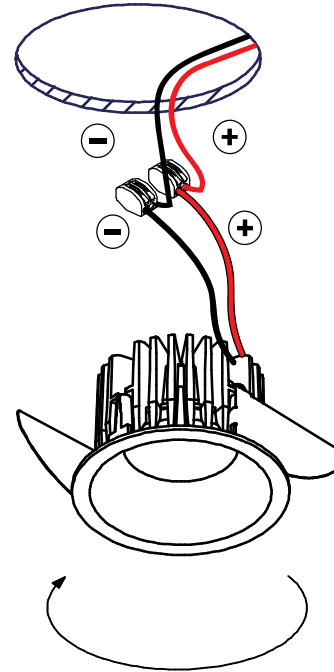

Smart Lotis 82 LED Warm Dim GE

124430XX_124431XX_124432XX

1

2

Drive Current (mA)	Forward Voltage		Power (W)
	min (Vf)	max (Vf)	
350	31	36	12

For serial connection, respect polarity!

3

install : Twist clockwise
uninstall : Twist counterclockwise

4

CAN BE USED WITH

Drivers:
see driver matrix - latest version on website
www.supermodular.com or check sales contact

Recessed ring:
12500230 Recessed ring Ø70 H100

Surface box:
125160XX Smart SBS 82 GE for LED
125161XX Smart SBD 82 GE for 2xLED

Gypkit - conbox
12290130 Gypkit 190X190X Ø70
10889830 Conbox outer dim. 190x192x130

Mask:
12500009 Smart Mask 82 1x WhStr
12500032 Smart Mask 82 1x BiStr
12500046 Smart Mask 82 1x Gold
12500109 Smart Mask 82 2Lx WhStr
12500132 Smart Mask 82 2Lx BiStr
12500146 Smart Mask 82 2Lx Gold