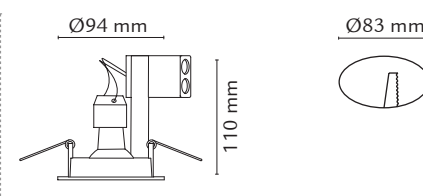

12V	CE	III	IP44	HAL	30°/30°	✂	🏠
230V	CE	□	IP23	HAL LED	30°/30°	✂	🏠