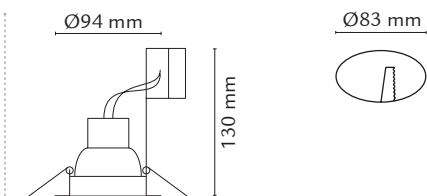

12V	CE	III	IP44	HAL	30°/30°	✂	🏠
230V	CE	□	IP23	HAL LED	30°/30°	✂	🏠