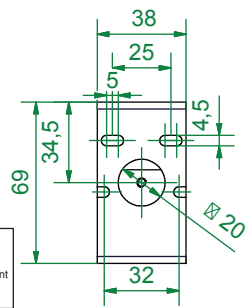

Duell Surface 1xLED 2,7K 1-10V / PD

110729XX_110731XX

! The light source contained in this luminaire shall only be replaced by the manufacturer or his service agent or a similar qualified person