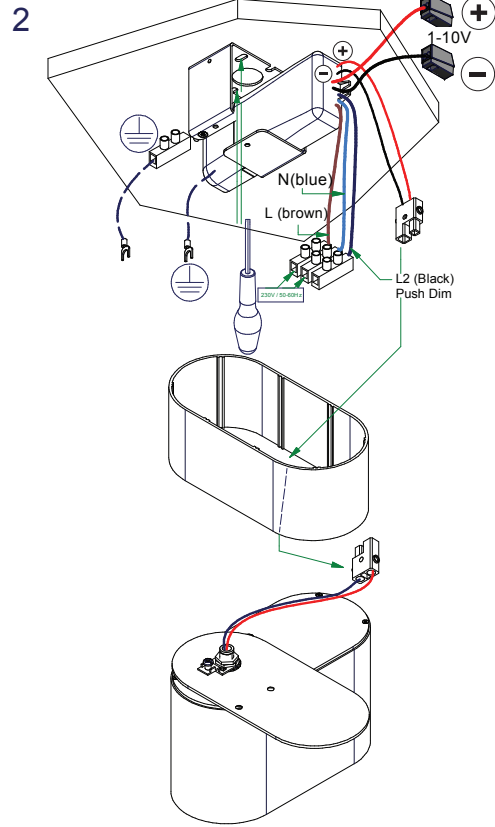

Duell Surface 1xLED 2,7K 1-10V / PD

110729XX_110731XX

! The light source contained in this luminaire shall only be replaced by the manufacturer or his service agent or a similar qualified person