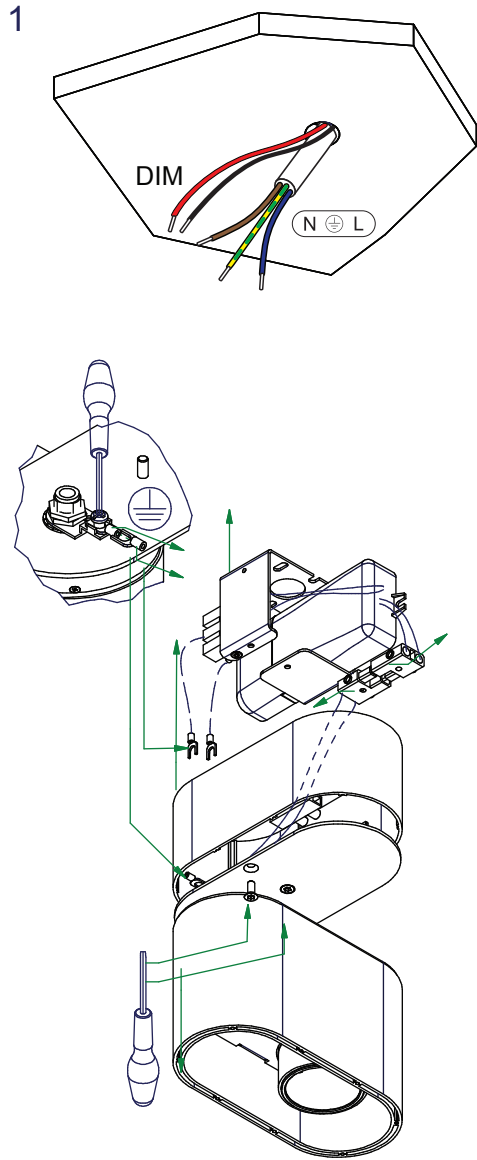

Duell Surface 1xLED 2,7K 1-10V / PD

110729XX_110731XX

! The light source contained in this luminaire shall only be replaced by the manufacturer or his service agent or a similar qualified person