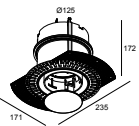

kit de montage - top air only

29810 0200 MOUNTING KIT TOP AIR ONLY 1

☐