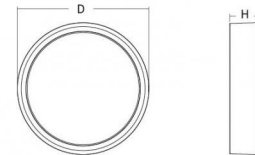

Frame Round Maxi Graphite

Article code:

5046 605191

EAN:

7021986051919

Light technic

Type of light source:	LED
Wattage:	22W
System wattage:	22.0W
Luminous flux:	2030lm
Efficacy:	93 lm/W
Voltage:	230V
Colour temperature:	4000K
Colour rendering (CRI):	Ra>80
MacAdams factor:	SDCM: 3
Lifetime:	L80/B20>50,000
Light distribution:	Direct

Housing:	Aluminium
Colour:	Graphite
Optics:	Polycarbonat (PC)

Mounting/Connection

Mounting:	Surface, Indoor / Outdoor
Cable entry:	Screwless terminal block
Plug:	Screwless terminal block

Dimensions (mm)

Height (H):	77
Diameter (D):	325
Weight (brutto/netto):	2.3 / 2.1

Packaging

Packing dimensions: 332 x 332 x 92

7 0 2 1 9 8 6 0 5 1 9 1 9