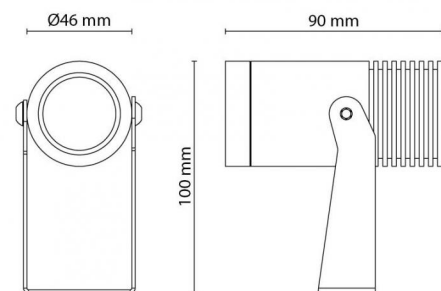

Housing: Aluminium
Colour: Graphite
Optics: PMMA Polymethylmethacrylat

Mounting/Connection

Mounting: Surface, Outdoor
Cable: Cable 2m

Dimensions (mm)

Length (L): 90
Width (W): 46
Height (H): 100
Weight (brutto/netto): 0.46

Packaging

Packing dimensions: 150 x 110 x 65

7 0 2 1 9 8 6 3 0 0 0 2 4