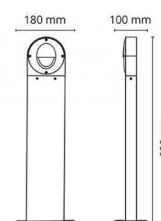

## Light technic

Type of light source: LED (not exchangeable)  
 Wattage: 4W  
 System wattage: 4.0W  
 Luminous flux: 120lm  
 Efficacy: 30 lm/W  
 Voltage: 230V  
 Colour temperature: 3000K  
 Colour rendering (CRI): Ra>80  
 MacAdams factor: SDCM: 3  
 Lifetime: L70/B50>50,000  
 Light distribution: Direct/Asymmetric  
 Beam angle: 65°/85°

## Dimensions (mm)

Width (W): 180  
 Height (H): 600  
 Depth (D): 100  
 Weight (brutto/netto): 1.9

## Packaging

Packing dimensions: 615 x 188 x 108

7 0 2 1 9 8 9 2 3 0 0 5 2