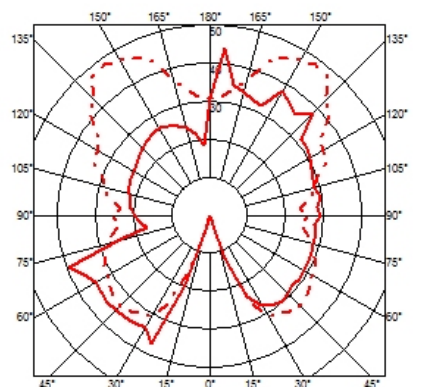

PHYSICAL

Supply	Power cord
Cord length (mm)	2300
Construction material	Steel
Weight (kg)	0.35

CERTIFICATIONS

Lampadina . Lamps

**1 LED 2W 230V E27
2700K**

Lamp wattage:

2 W

Lamp category: