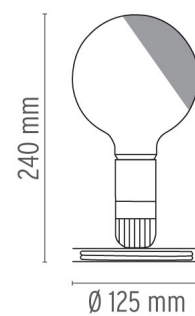

Lampadina

designed by Achille Castiglioni

Table lamp providing direct, diffused light

● F3300000	Anodised aluminium/Black
● F3300075	Anodised aluminium/Orange

DIMENSIONS

ELECTRICAL

Emergency	Without
Switching	ON/OFF oscillating switch inside the lamp-holder, that can be activated from the outside
Voltage (V)	220/240

PHYSICAL

Supply	Power cord
Cord length (mm)	2300
Construction material	Steel
Weight (kg)	0.35

CERTIFICATIONS

Lampadina . Lamps

**1 LED 2W 230V E27
2700K**

Lamp wattage:

2 W

Lamp category:

LED

Socket:

E27

Color temperature (K):

2700 °K

Lamp type:

LED

Lampadina

designed by Achille Castiglioni

Table lamp providing direct, diffused light

- F3300000 Anodised aluminium/Black
- F3300075 Anodised aluminium/Orange

DIMENSIONS

CERTIFICATIONS