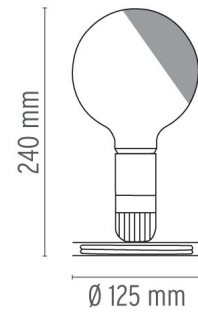

FLOS

LAMPADINA

Aiming	Fixed
Mounting	Table
Lamps description	1 LED 2W 230V E27 2700K
Environment	Indoor
Finish	Anodized aluminum, Black, Orange
Technical description	Table lamp providing direct, diffused light. Anodized aluminum base serves to contain excess power cord. Bakelite lamp-holder, painted to match the switch in the orange and black colors. Clear globe lamp is partially sandblasted to diffuse the light.

Lampadina

designed by Achille Castiglioni

Table lamp providing direct, diffused light

● F3300000	Anodised aluminium/Black
● F3300075	Anodised aluminium/Orange

DIMENSIONS

ELECTRICAL

Emergency	Without
Switching	ON/OFF oscillating switch inside the lamp-holder, that can be activated from the outside
Voltage (V)	220/240

PHYSICAL

Supply	Power cord
Cord length (mm)	2300
Construction material	Steel
Weight (kg)	0.35

CERTIFICATIONS

Lampadina . Lamps

**1 LED 2W 230V E27
2700K**

Lamp wattage:

2 W

Lamp category:

designed by Achille Castiglioni

Table lamp providing direct, diffused light

- F3300000 Anodised aluminium/Black
- F3300075 Anodised aluminium/Orange

DIMENSIONS

CERTIFICATIONS