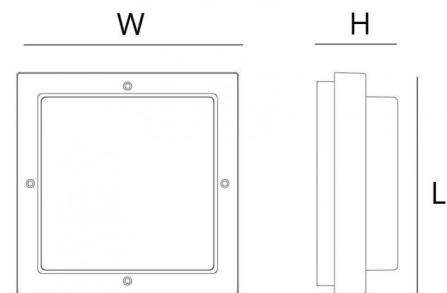

Materials and finish

Housing: Aluminium
Colour: Graphite
Optics: UV-stabilized polycarbonate

Mounting/Connection

Mounting: Surface, Indoor / Outdoor
Plug: Screwless terminal block

Dimensions (mm)

Length (L): 240
Width (W): 240
Height (H): 80
Weight (brutto/netto): 1.9

Packaging

Packing dimensions: 240 x 240 x 80

7 0 2 1 9 8 6 2 3 1 8 8 5