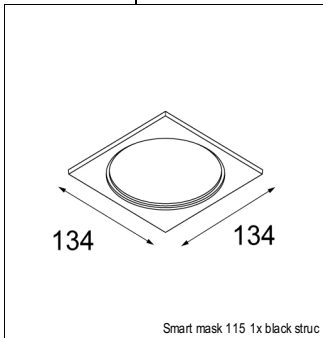

SMART KUP 115 LED GE

ACCESSORIES

GYPKIT

12290530 | GYPKIT 190X190 - Ø108

CONBOX

10889830 | CONBOX 190X192X130X256

MASK

12810032 | SMART MASK 115 1X BLACK STRUC
12810046 | SMART MASK 115 1X GOLD
12810009 | SMART MASK 115 1X WHITE STRUC
12810132 | SMART MASK 115 2X BLACK STRUC
12810146 | SMART MASK 115 2X GOLD
12810109 | SMART MASK 115 2X WHITE STRUC

SURFACE-BOX

12800032 | SMART SURFACE BOX 115 GI FOR 1X LED GE BLACK STRUC
12800009 | SMART SURFACE BOX 115 GI FOR 1X LED GE WHITE STRUC
12800132 | SMART SURFACE BOX 115 1-10V/PUSHDIM GI FOR 1X LED GE BLACK STRUC
12800109 | SMART SURFACE BOX 115 1-10V/PUSHDIM GI FOR 1X LED GE WHITE STRUC
12800232 | SMART SURFACE BOX 115 DALI GI FOR 1X LED GE BLACK STRUC
12800209 | SMART SURFACE BOX 115 DALI GI FOR 1X LED GE WHITE STRUC
12801032 | SMART SURFACE BOX 115 GI FOR 2X LED GE BLACK STRUC
12801009 | SMART SURFACE BOX 115 GI FOR 2X LED GE WHITE STRUC
12801132 | SMART SURFACE BOX 115 1-10V/PUSHDIM GI FOR 2X LED GE BLACK STRUC
12801109 | SMART SURFACE BOX 115 1-10V/PUSHDIM GI FOR 2X LED GE WHITE STRUC
12801232 | SMART SURFACE BOX 115 DALI GI FOR 2X LED GE BLACK STRUC
12801209 | SMART SURFACE BOX 115 DALI GI FOR 2X LED GE WHITE STRUC

RECESSED-FRAME

12810230 | RECESSED RING Ø127 H100

SURFACE-TUBED

13140332 | SMART SURFACE TUBED 115 LED DALI GI BLACK STRUC
13140324 | SMART SURFACE TUBED 115 LED DALI GI BRUSHED ALU
13140309 | SMART SURFACE TUBED 115 LED DALI GI WHITE STRUC