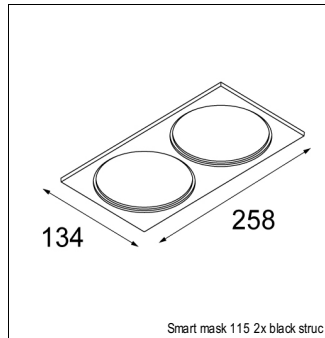

SMART KUP 115 LED GE

ACCESSORIES

GYPKIT

12290530 | GYPKIT 190X190 - Ø108

CONBOX

10889830 | CONBOX 190X192X130X256

MASK

12810032 | SMART MASK 115 1X BLACK STRUC
12810046 | SMART MASK 115 1X GOLD
12810009 | SMART MASK 115 1X WHITE STRUC
12810132 | SMART MASK 115 2X BLACK STRUC
12810146 | SMART MASK 115 2X GOLD
12810109 | SMART MASK 115 2X WHITE STRUC

SURFACE-BOX

12800032 | SMART SURFACE BOX 115 GI FOR 1X LED GE BLACK STRUC
12800009 | SMART SURFACE BOX 115 GI FOR 1X LED GE WHITE STRUC
12800132 | SMART SURFACE BOX 115 1-10V/PUSHDIM GI FOR 1X LED GE BLACK STRUC
12800109 | SMART SURFACE BOX 115 1-10V/PUSHDIM GI FOR 1X LED GE WHITE STRUC
12800232 | SMART SURFACE BOX 115 DALI GI FOR 1X LED GE BLACK STRUC
12800209 | SMART SURFACE BOX 115 DALI GI FOR 1X LED GE WHITE STRUC
12801032 | SMART SURFACE BOX 115 GI FOR 2X LED GE BLACK STRUC
12801009 | SMART SURFACE BOX 115 GI FOR 2X LED GE WHITE STRUC
12801132 | SMART SURFACE BOX 115 1-10V/PUSHDIM GI FOR 2X LED GE BLACK STRUC
12801109 | SMART SURFACE BOX 115 1-10V/PUSHDIM GI FOR 2X LED GE WHITE STRUC
12801232 | SMART SURFACE BOX 115 DALI GI FOR 2X LED GE BLACK STRUC
12801209 | SMART SURFACE BOX 115 DALI GI FOR 2X LED GE WHITE STRUC

RECESSED-FRAME

12810230 | RECESSED RING Ø127 H100

SURFACE-TUBED

13140332 | SMART SURFACE TUBED 115 LED DALI GI BLACK STRUC
13140324 | SMART SURFACE TUBED 115 LED DALI GI BRUSHED ALU
13140309 | SMART SURFACE TUBED 115 LED DALI GI WHITE STRUC