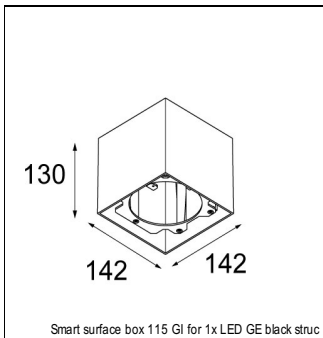

SMART KUP 115 LED GE

ACCESSORIES

GYPKIT

12290530 | GYPKIT 190X190 - Ø108

CONBOX

10889830 | CONBOX 190X192X130X256

MASK

12810032 | SMART MASK 115 1X BLACK STRUC
12810046 | SMART MASK 115 1X GOLD
12810009 | SMART MASK 115 1X WHITE STRUC
12810132 | SMART MASK 115 2X BLACK STRUC
12810146 | SMART MASK 115 2X GOLD
12810109 | SMART MASK 115 2X WHITE STRUC

SURFACE-BOX

12800032 | SMART SURFACE BOX 115 GI FOR 1X LED GE BLACK STRUC
12800009 | SMART SURFACE BOX 115 GI FOR 1X LED GE WHITE STRUC
12800132 | SMART SURFACE BOX 115 1-10V/PUSHDIM GI FOR 1X LED GE BLACK STRUC
12800109 | SMART SURFACE BOX 115 1-10V/PUSHDIM GI FOR 1X LED GE WHITE STRUC
12800232 | SMART SURFACE BOX 115 DALI GI FOR 1X LED GE BLACK STRUC
12800209 | SMART SURFACE BOX 115 DALI GI FOR 1X LED GE WHITE STRUC
12801032 | SMART SURFACE BOX 115 GI FOR 2X LED GE BLACK STRUC
12801009 | SMART SURFACE BOX 115 GI FOR 2X LED GE WHITE STRUC
12801132 | SMART SURFACE BOX 115 1-10V/PUSHDIM GI FOR 2X LED GE BLACK STRUC
12801109 | SMART SURFACE BOX 115 1-10V/PUSHDIM GI FOR 2X LED GE WHITE STRUC
12801232 | SMART SURFACE BOX 115 DALI GI FOR 2X LED GE BLACK STRUC
12801209 | SMART SURFACE BOX 115 DALI GI FOR 2X LED GE WHITE STRUC

RECESSED-FRAME

12810230 | RECESSED RING Ø127 H100

SURFACE-TUBED

13140332 | SMART SURFACE TUBED 115 LED DALI GI BLACK STRUC
13140324 | SMART SURFACE TUBED 115 LED DALI GI BRUSHED ALU
13140309 | SMART SURFACE TUBED 115 LED DALI GI WHITE STRUC