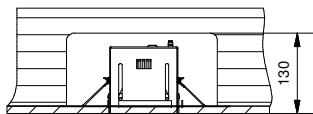

Mini-multiple 1x ES50

103512XX

Lamp type : QPAR 16

Fitting : GU10

1

CEILING

Conbox has to be combined with gypkit !!!
10400130+10420130

Gypkit :10420130 Mini-multiple 1x gypkit