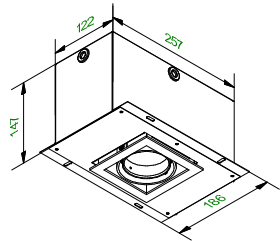

Mini-multiple 1x ES50

103512XX

Lamp type : QPAR 16

Fitting : GU10

1

CEILING

Conbox has to be combined with gypkit !!!
10400130+10420130

Gypkit :10420130 Mini-multiple 1x gypkit

2

CEILING HOLE

3

4

If halogen lamp:
max 50W

If retrofit LED lamp:
only suitable for short version

CAN BE USED WITH
Conbox: 10400130
Gypkit: 10420130