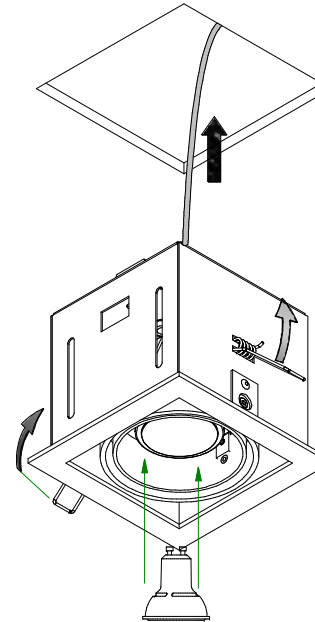

Mini-multiple 1x ES50

103512XX

Lamp type : QPAR 16

Fitting : GU10

1

CEILING

Conbox has to be combined with gypkit !!!
10400130+10420130

Gypkit :10420130 Mini-multiple 1x gypkit

2

CEILING HOLE

3

4

If halogen lamp:
max 50W

If retrofit LED lamp:
only suitable for short version

CAN BE USED WITH
Conbox: 10400130
Gypkit: 10420130