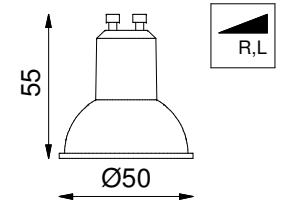

2

CEILING HOLE

3

4

If halogen lamp:
max 50W

If retrofit LED lamp:
only suitable for short version

CAN BE USED WITH
Conbox: 10400130
Gypkit: 10420130