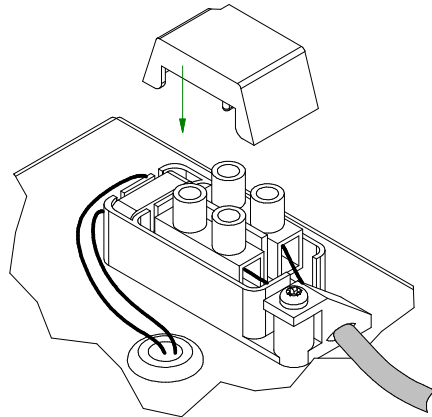

Mini-multiple 1x ES50

103512XX

Lamp type : QPAR 16

Fitting : GU10

1

CEILING

Conbox has to be combined with gypkit !!!
10400130+10420130

Gypkit :10420130 Mini-multiple 1x gypkit

2

CEILING HOLE

3

4

If halogen lamp:
max 50W

If retrofit LED lamp:
only suitable for short version

CAN BE USED WITH
Conbox: 10400130
Gypkit: 10420130