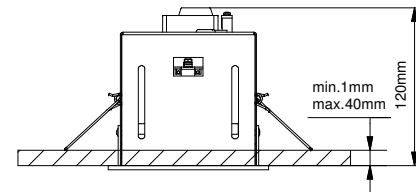

Mini-multiple 1x ES50

103512XX

Lamp type : QPAR 16

Fitting : GU10

1

CEILING

Conbox has to be combined with gypkit !!!
10400130+10420130

Gypkit :10420130 Mini-multiple 1x gypkit

2

CEILING HOLE

3

4

If halogen lamp:
max 50W

If retrofit LED lamp:
only suitable for short version

CAN BE USED WITH
Conbox: 10400130
Gypkit: 10420130