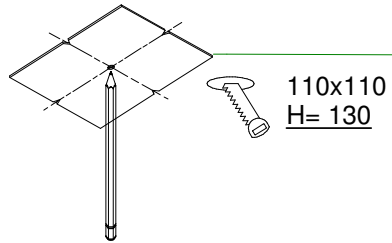

Mini-multiple 1x ES50

103512XX

Lamp type : QPAR 16

Fitting : GU10

1

CEILING

Conbox has to be combined with gypkit !!!
10400130+10420130

Gypkit :10420130 Mini-multiple 1x gypkit

2

CEILING HOLE

3

4

If halogen lamp:
max 50W

If retrofit LED lamp:
only suitable for short version

CAN BE USED WITH
Conbox: 10400130
Gypkit: 10420130