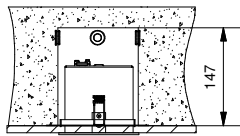

Mini-multiple 1x ES50

103512XX

Lamp type : QPAR 16

Fitting : GU10

1

CEILING

Conbox has to be combined with gypkit !!!
10400130+10420130

Gypkit :10420130 Mini-multiple 1x gypkit