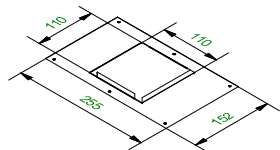

Mini-multiple 1x ES50

103512XX

Lamp type : QPAR 16

Fitting : GU10

1

CEILING

Conbox has to be combined with gypkit !!!
10400130+10420130

Gypkit :10420130 Mini-multiple 1x gypkit