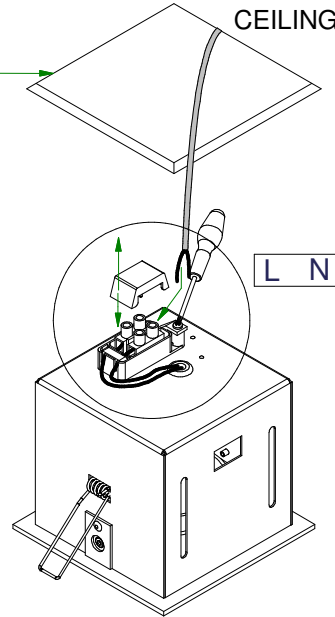

Mini-multiple 1x ES50

103512XX

Lamp type : QPAR 16

Fitting : GU10

1

CEILING

Conbox has to be combined with gypkit !!!
10400130+10420130

Gypkit :10420130 Mini-multiple 1x gypkit

2

CEILING HOLE

3

4

If halogen lamp:
max 50W

If retrofit LED lamp:
only suitable for short version

CAN BE USED WITH
Conbox: 10400130
Gypkit: 10420130