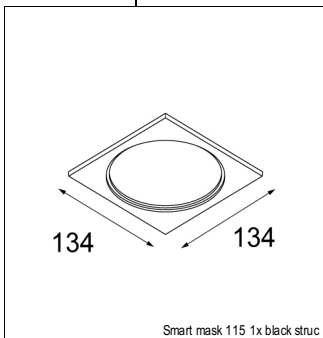

Art. Nr. 12751232

SPECIFICATIONS

Lamp	1x LED Array			
Gear / Transfo	LED gear not incl.			
Cut-out size	ø 108 h 100			
Weight	0.455kg			
Min. Distance	0.1			
IP	IP20			
Glow Wire Test	960°			
Source lifetime	50000 hrs			
CRI	90			
Power supply	350mA	500mA	700mA	900mA
	31Vf	32Vf	34Vf	35Vf
Connected load	11W	16.25W	23.6W	31.2W
Lumen	1038lm	1424lm	1894lm	2232lm
Efficacy	94lm/W	88lm/W	80lm/W	72lm/W
UGR	15	16	17	18
Adjustability	Not Applicable			
Remark	! 3500K on request			
	! can be combined with Smart mask			
	! can be combined with Smart surface box & surface tubed (surface/suspension)			

RECESSED-FRAME

12810230 | RECESSED RING Ø127 H100

SURFACE-TUBED

13140332 | SMART SURFACE TUBED 115 LED DALI GI BLACK STRUC
 13140324 | SMART SURFACE TUBED 115 LED DALI GI BRUSHED ALU
 13140309 | SMART SURFACE TUBED 115 LED DALI GI WHITE STRUC