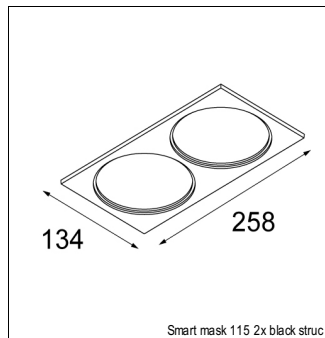

Art. Nr. 12751232

SPECIFICATIONS

Lamp	1x LED Array			
Gear / Transfo	LED gear not incl.			
Cut-out size	ø 108 h 100			
Weight	0.455kg			
Min. Distance	0.1			
IP	IP20			
Glow Wire Test	960°			
Source lifetime	50000 hrs			
CRI	90			
Power supply	350mA	500mA	700mA	900mA
	31Vf	32Vf	34Vf	35Vf
Connected load	11W	16.25W	23.6W	31.2W
Lumen	1038lm	1424lm	1894lm	2232lm
Efficacy	94lm/W	88lm/W	80lm/W	72lm/W
UGR	15	16	17	18
Adjustability	Not Applicable			
Remark	! 3500K on request			
	! can be combined with Smart mask			
	! can be combined with Smart surface box & surface tubed (surface/suspension)			

SURFACE-BOX

12800032 | SMART SURFACE BOX 115 GI FOR 1X LED GE BLACK STRUC
 12800009 | SMART SURFACE BOX 115 GI FOR 1X LED GE WHITE STRUC
 12800132 | SMART SURFACE BOX 115 1-10V/PUSHDIM GI FOR 1X LED GE BLACK STRUC
 12800109 | SMART SURFACE BOX 115 1-10V/PUSHDIM GI FOR 1X LED GE WHITE STRUC
 12800232 | SMART SURFACE BOX 115 DALI GI FOR 1X LED GE BLACK STRUC
 12800209 | SMART SURFACE BOX 115 DALI GI FOR 1X LED GE WHITE STRUC
 12801032 | SMART SURFACE BOX 115 GI FOR 2X LED GE BLACK STRUC
 12801009 | SMART SURFACE BOX 115 GI FOR 2X LED GE WHITE STRUC
 12801132 | SMART SURFACE BOX 115 1-10V/PUSHDIM GI FOR 2X LED GE BLACK STRUC
 12801109 | SMART SURFACE BOX 115 1-10V/PUSHDIM GI FOR 2X LED GE WHITE STRUC
 12801232 | SMART SURFACE BOX 115 DALI GI FOR 2X LED GE BLACK STRUC
 12801209 | SMART SURFACE BOX 115 DALI GI FOR 2X LED GE WHITE STRUC

RECESSED-FRAME

12810230 | RECESSED RING Ø127 H100

SURFACE-TUBED

13140332 | SMART SURFACE TUBED 115 LED DALI GI BLACK STRUC
 13140324 | SMART SURFACE TUBED 115 LED DALI GI BRUSHED ALU
 13140309 | SMART SURFACE TUBED 115 LED DALI GI WHITE STRUC