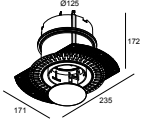

## Montage kit - side air only

---

**29810 0100** MOUNTING KIT SIDE AIR ONLY 1

**ENTERO RD-S TRIMLESS 92745 GC**

28425 9230 GC

**Montage kit - top air only**

---

**29810 0200** MOUNTING KIT TOP AIR ONLY 1