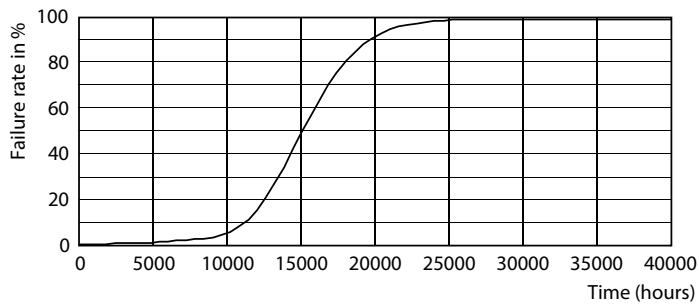

CorePro LEDcapsule MV - G9

Fotometrische gegevens

Light Distribution Diagram - CorePro LEDcapsule ND 4.8-60W G9 830

Levensduur

Life Expectancy Diagram - CorePro LEDcapsule ND 4.8-60W G9 830

Lumen Maintenance Diagram - CorePro LEDcapsule ND 4.8-60W G9 830