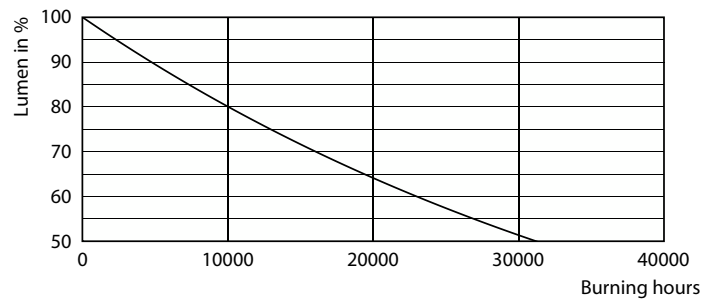

CorePro LEDcapsule MV - G9

Fotometrische gegevens

Light Distribution Diagram - CorePro LEDcapsule ND 4.8-60W G9 830

Levensduur

Life Expectancy Diagram - CorePro LEDcapsule ND 4.8-60W G9 830

Lumen Maintenance Diagram - CorePro LEDcapsule ND 4.8-60W G9 830