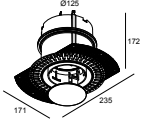

### Montage kit - side air + light

**29810 0110** MOUNTING KIT SIDE AIR 105

### Montage kit - side air only

**29810 0100** MOUNTING KIT SIDE AIR ONLY 1

**ENTERO RD-S TRIMLESS IP 93045 B**

28450 9330 B

**Montage kit - top air only**

---

**29810 0200** MOUNTING KIT TOP AIR ONLY 1

**Montage kit - no air**