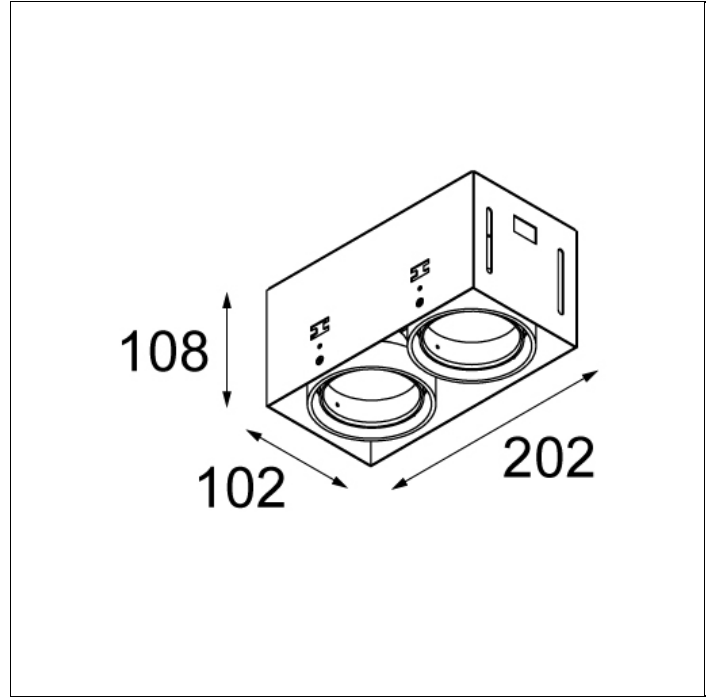

MINI MULTIPLE TRIMLESS FOR SMART RINGS

MINI MULTIPLE TRIMLESS FOR SMART RINGS 2X LED GE

After twenty years still one of the architect's favorites. Mini multiple trimless, with its minimalistic features becomes part of the interior. Its dark or white casing vanishes when switching on the light. The versatile Multiple leaves nothing to the imagination with the technology on full display, allowing this luminaire to fit well into both a minimalist and an industrial-chic environment. The gimballed system allows you to direct the light source at any angle of your choice. Connect Mini multiple trimless with Smart by adding the Smart frontrings to your recessed spot.

Art. Nr. 12536202

SPECIFICATIONS

Lamp	2x LED Array 9.2W
Gear / Transfo	LED gear not incl.
Cut-out size	l 207 w 107 h 120
Weight	1.1kg
Min. Distance	0.1 m
Power supply	500mA
IP	IP20
Glow Wire Test	960°
Source lifetime	50000 hrs
CRI	90
Adjustability	v -35°/+35°