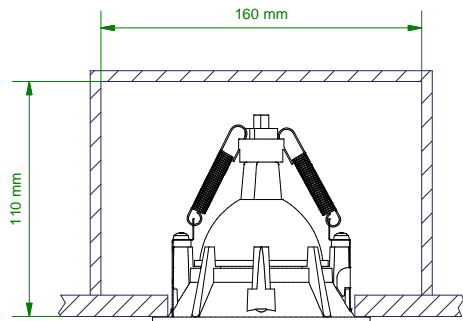

Smart Lotis 82 MR16

124500XX

Lamp type : RETROFIT LED MAX.50W

Fitting : Gu 5.3

1

2

3

4