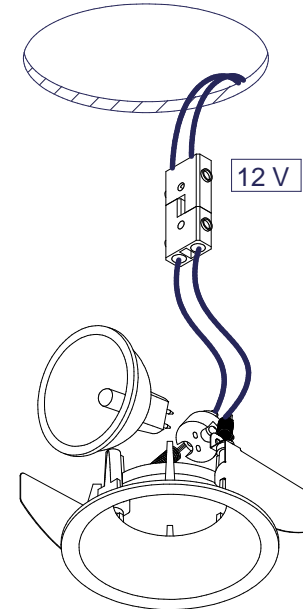

Smart Lotis 82 MR16

124500XX

Lamp type : RETROFIT LED MAX.50W

Fitting : Gu 5.3

1

2

3

4

CAN BE USED WITH

12500009 Smart Mask 1x White Struc
12500032 Smart Mask 1x Black Struc

12500109 Smart Mask 2x White Struc
12500132 Smart Mask 2x Black Struc