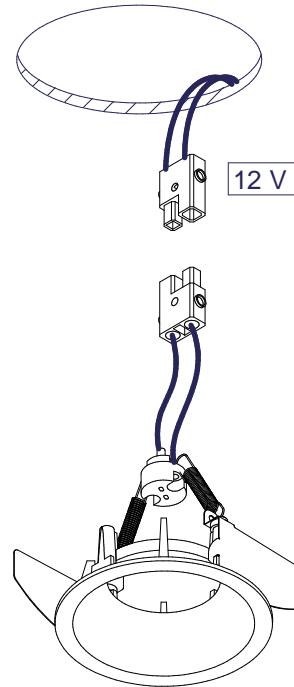

Smart Lotis 82 MR16

124500XX

Lamp type : RETROFIT LED MAX.50W

Fitting : Gu 5.3

1

2

3

4

CAN BE USED WITH

12500009 Smart Mask 1x White Struc
12500032 Smart Mask 1x Black Struc

12500109 Smart Mask 2x White Struc
12500132 Smart Mask 2x Black Struc