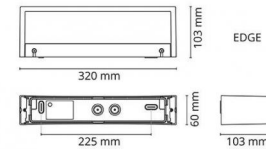

Control/Dimming

Type:	Trailing edge dimming