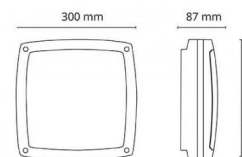

Protection

Luminaire class:	Class I
Ingress protection rating:	IP65
Vandal class:	IK10
Ta nominal:	Ta=25°C
Fire protection class:	850°C - 30s