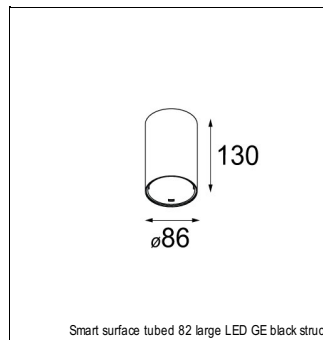

Art. Nr. 12441709

SPECIFICATIONS

Lamp	1x LED Array	
Gear / Transfo	LED gear not incl.	
Cut-out size	ø 70 h 60	
Weight	0.36kg	
Min. Distance	0.1 m	
IP	IP20	
Glow Wire Test	960°	
Source lifetime	50000 hrs	
CRI	90	
Power supply	500mA	350mA
	18.4Vf	17.8Vf
Connected load	9.2W	6.2W
Lumen	773lm	576lm
Efficacy	84lm/W	93lm/W
UGR	18	17
Adjustability	Not Applicable	
Remark	! 3500K on request ! can be combined with Smart mask ! can be combined with Smart surface box & surface tubed (surface/suspension)	

RECESSED-FRAME

12500230	RECESSED RING Ø70 H100
----------	------------------------

MASK

12500132	SMART MASK 82 2X BLACK STRUC
12500146	SMART MASK 82 2X GOLD
12500160	SMART MASK 82 2X WHITE STRUC

ACCESSORIES