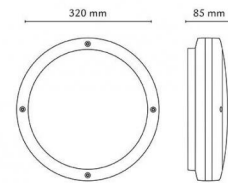

Protection

Luminaire class:	Class I
Ingress protection rating:	IP65
Vandal class:	IK10
Ta nominal:	Ta=25°C
Fire protection class:	850°C - 30s