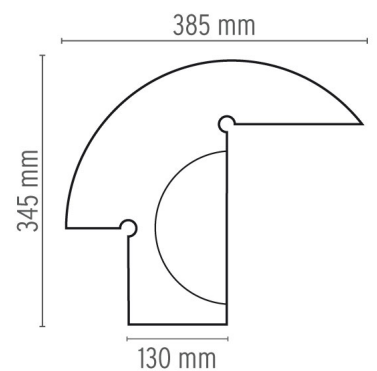

FLOS

BIAGIO

Mounting	Table
Lamps description	1 x 70W E27 HSGS
Environment	Indoor
Finish	White marble
Technical description	Table lamp providing direct light. Lamp body carved from a single block of Carrara marble.

ELECTRICAL

Emergency	Without
Switching	ON/OFF switch on cord
Voltage (V)	230

PHYSICAL

Supply	Power cord
Cord length(mm)	2200
Construction material	Marble
Weight (kg)	7.5

Biagio

designed by Tobia Scarpa

Table lamp providing direct light

● F0700000 White marble

DIMENSIONS

CERTIFICATIONS

Biagio . Lamps

70W E27 HSGS

Lamp Watt:
70 W

Lamp category:
Halogen mains

Socket:
E27

Lamp type:
HSGS

Biagio

designed by Tobia Scarpa

Table lamp providing direct light

● F0700000 White marble

DIMENSIONS

CERTIFICATIONS