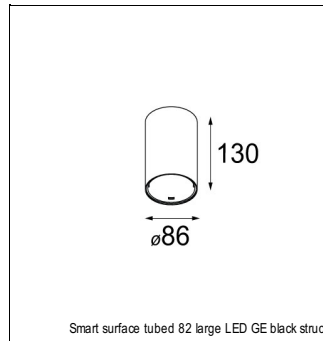

RECESSED-FRAME

12500230	RECESSED RING Ø70 H100

MASK

12500132	SMART MASK 82 2X BLACK STRUC
12500146	SMART MASK 82 2X GOLD
12500160	SMART MASK 82 2X WHITE STRUC

ACCESSORIES

SURFACE-BOX

12515132	SMART SURFACE BOX 82 1-10V/PUSHDIM GI FOR 2X LED GE BLACK STRUC