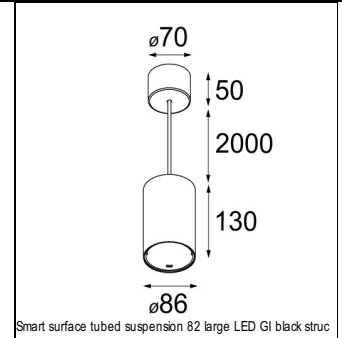

RECESSED-FRAME

12500230	RECESSED RING Ø70 H100

MASK

12500132	SMART MASK 82 2X BLACK STRUC
12500146	SMART MASK 82 2X GOLD
12500160	SMART MASK 82 2X WHITE STRUC

ACCESSORIES

SURFACE-BOX

12515132	SMART SURFACE BOX 82 1-10V/PUSHDIM GI FOR 2X LED GE BLACK STRUC