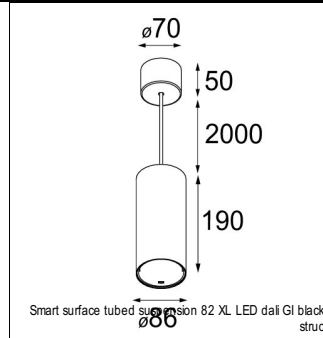

RECESSED-FRAME

12500230	RECESSED RING Ø70 H100

MASK

12500132	SMART MASK 82 2X BLACK STRUC
12500146	SMART MASK 82 2X GOLD
12500160	SMART MASK 82 2X WHITE STRUC

ACCESSORIES

SURFACE-BOX

12515132	SMART SURFACE BOX 82 1-10V/PUSHDIM GI FOR 2X LED GE BLACK STRUC