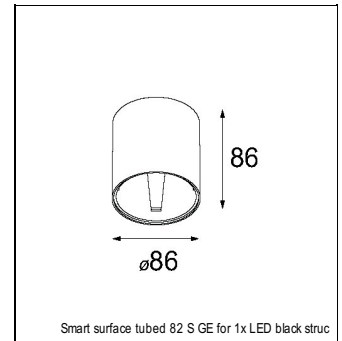

RECESSED-FRAME

12500230	RECESSED RING Ø70 H100

MASK

12500132	SMART MASK 82 2X BLACK STRUC
12500146	SMART MASK 82 2X GOLD
12500160	SMART MASK 82 2X WHITE STRUC

ACCESSORIES

SURFACE-BOX

12515132	SMART SURFACE BOX 82 1-10V/PUSHDIM GI FOR 2X LED GE BLACK STRUC