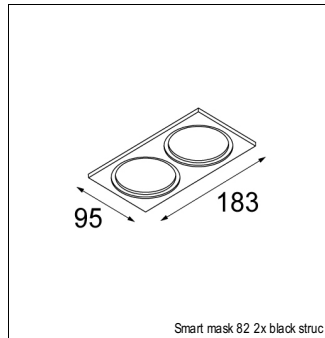

Art. Nr. 12412246

SPECIFICATIONS

Lamp	1x LED Array	
Gear / Transfo	LED gear not incl.	
Cut-out size	ø 70 h 60	
Weight	0.36kg	
Min. Distance	0.1 m	
IP	IP54	
Glow Wire Test	960°	
Source lifetime	50000 hrs	
CRI	90	
Power supply	350mA 17.8Vf	500mA 18.4Vf
Connected load	6.2W	9.2W
Lumen	470lm	591lm
Efficacy	76lm/W	64lm/W
UGR	17	18
Adjustability	Not Applicable	
Remark	! 3500K on request ! can be combined with Smart mask ! can be combined with Smart surface box & surface tubed (surface/suspension)	

SURFACE-BOX

12514032	SMART SURFACE BOX 82 GI FOR 1X LED GE BLACK STRUC
12514009	SMART SURFACE BOX 82 GI FOR 1X LED GE WHITE STRUC
12514132	SMART SURFACE BOX 82 1-10V/PUSHDIM GI FOR 1X LED GE BLACK STRUC
12514109	SMART SURFACE BOX 82 1-10V/PUSHDIM GI FOR 1X LED GE WHITE STRUC
12515032	SMART SURFACE BOX 82 GI FOR 2X LED GE BLACK STRUC
12515009	SMART SURFACE BOX 82 GI FOR 2X LED GE WHITE STRUC
12515132	SMART SURFACE BOX 82 1-10V/PUSHDIM GI FOR 2X LED GE BLACK STRUC
12515109	SMART SURFACE BOX 82 1-10V/PUSHDIM GI FOR 2X LED GE WHITE STRUC

RECESSED-FRAME

12500230	RECESSED RING Ø70 H100
----------	------------------------

SURFACE-TUBED

12845032	SMART SURFACE TUBED 82 LARGE LED GE BLACK STRUC
12845024	SMART SURFACE TUBED 82 LARGE LED GE BRUSHED ALU
12845009	SMART SURFACE TUBED 82 LARGE LED GE WHITE STRUC
12844032	SMART SURFACE TUBED 82 LARGE LED GI BLACK STRUC
12844024	SMART SURFACE TUBED 82 LARGE LED GI BRUSHED ALU
12844009	SMART SURFACE TUBED 82 LARGE LED GI WHITE STRUC