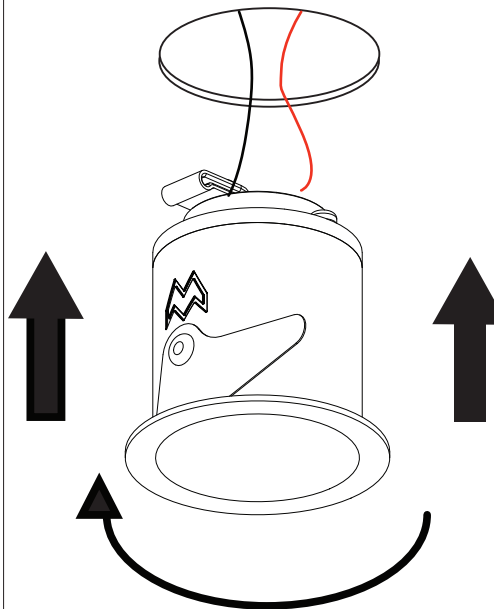

# Smart 48 IP LED GE

128610XX - 128611XX - 128612XX  
 128710XX - 128711XX - 128712XX  
 128810XX - 128811XX - 128812XX

Lamptype:LED

1

Ø44mm  
 (gips/gypsum/gypse/gips/yeso/gesso/rinc)  
 Ø46mm  
 (hout/wood/bois/Holz/madera/legno/древесины)

2

350mA - min 2,5Vf - max 3Vf - 0,95W  
 500mA - min 2,5Vf - max 3Vf - 1,38W

3

Twist counterclockwise to put through hole then twist clockwise to fixate

4

- Drivers: see driver matrix - latest version on website [www.supermodular.com](http://www.supermodular.com) or check sales contact

## CAN BE USED WITH

-Surface Tubed: 129000XX  
 -Gypkit: 12290730  
 -Conbox: 10889530

26/11/15\_V2