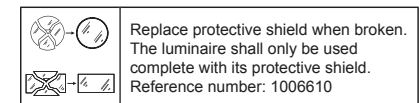

2

350mA - min 2,5Vf - max 3Vf - 0,95W  
 500mA - min 2,5Vf - max 3Vf - 1,38W

3

Twist counterclockwise to put through hole then twist clockwise to fixate

4

- Drivers: see driver matrix - latest version on website [www.supermodular.com](http://www.supermodular.com) or check sales contact