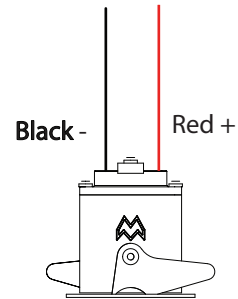

# Smart 48 IP LED GE

128610XX - 128611XX - 128612XX  
 128710XX - 128711XX - 128712XX  
 128810XX - 128811XX - 128812XX

Lamptype:LED

1

Ø44mm  
 (gips/gypsum/gypse/gips/yeso/gesso/rinc)  
 Ø46mm  
 (hout/wood/bois/Holz/madera/legno/древесины)

2

350mA - min 2,5Vf - max 3Vf - 0,95W  
 500mA - min 2,5Vf - max 3Vf - 1,38W

3

Twist counterclockwise to put through hole then twist clockwise to fixate

4

- Drivers: see driver matrix - latest version on website [www.supermodular.com](http://www.supermodular.com) or check sales contact