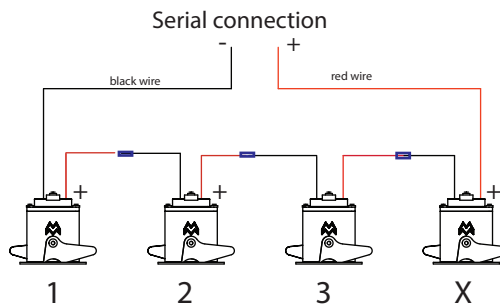

# Smart 48 IP LED GE

128610XX - 128611XX - 128612XX  
 128710XX - 128711XX - 128712XX  
 128810XX - 128811XX - 128812XX

Lamptype:LED

1

Ø44mm  
 (gips/gypsum/gypse/gips/yeso/gesso/rinc)  
 Ø46mm  
 (hout/wood/bois/Holz/madera/legno/древесины)

2

350mA - min 2,5Vf - max 3Vf - 0,95W  
 500mA - min 2,5Vf - max 3Vf - 1,38W

3

Twist counterclockwise to put through hole then twist clockwise to fixate

4

- Drivers: see driver matrix - latest version on website [www.supermodular.com](http://www.supermodular.com) or check sales contact