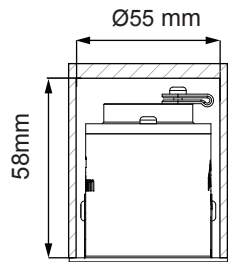

# Smart 48 IP LED GE

128610XX - 128611XX - 128612XX  
 128710XX - 128711XX - 128712XX  
 128810XX - 128811XX - 128812XX

Lamptype:LED

1

Ø44mm  
 (gips/gypsum/gypse/gips/yeso/gesso/rinc)  
 Ø46mm  
 (hout/wood/bois/Holz/madera/legno/древесины)

2

350mA - min 2,5Vf - max 3Vf - 0,95W  
 500mA - min 2,5Vf - max 3Vf - 1,38W

3

Twist counterclockwise to put through hole then twist clockwise to fixate

4

- Drivers: see driver matrix - latest version on website [www.supermodular.com](http://www.supermodular.com) or check sales contact