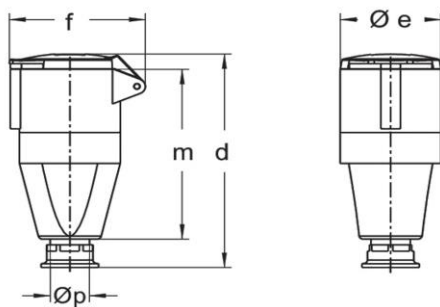

and an injected 2K seal

Increased safety due to two contact screws.

Ordering Information

Order unit	Piece
Customs number	85366990
Net weight	0,771 kg
Packing quantity (VPE)	5
Length of the packaging	0,31 m
Width of the packaging	0,255 m
Depth of the packaging	0,15 m
Gross weight(VPE)	4,051 kg

Classification system

Classification system	ETIM_6.0
ETIM Class	EC001320

Technical product data

IEC-amperage	63 A
Amperage acc. UL/CSA (for UL-version)	60 A
Number of poles	4
Voltage acc. EN 60309-2	400 V (50+60 Hz) red
Clock hour position	6 h
Identification colour	Red
Degree of protection (IP)	IP44
Connection system	Screwed terminal
Angle of plug	Straight
Cable entry	Swivel
Material	Plastic

Dimension sheet

Amp.	16			32			63		
Pole	3	4	5	3	4	5	3	4	5
d	135	151	151	171	171	171	255	255	255
Øe	51	65	65	72	72	72	96	96	96
f	68	85	85	91	91	98	114	114	114
m	110	113	113	136	136	136	194	194	194
Øp	7,5-14,5	7,5-14,5	7,5-14,5	10-19,5	10-19,5	10-19,5	18-34,5	18-34,5	18-34,5