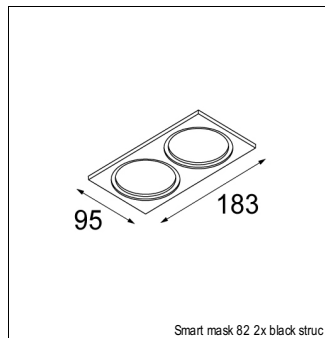

Art. Nr. 12412409

SPECIFICATIONS

Lamp	1x LED Array	
Gear / Transfo	LED gear not incl.	
Cut-out size	ø 70 h 60	
Weight	0.36kg	
Min. Distance	0.1 m	
IP	IP54	
Glow Wire Test	960°	
Source lifetime	50000 hrs	
CRI	90	
Power supply	350mA 17.8Vf	500mA 18.4Vf
Connected load	6.2W	9.2W
Lumen	459lm	616lm
Efficacy	74lm/W	67lm/W
UGR	22	23
Adjustability	Not Applicable	
Remark	! 3500K on request ! can be combined with Smart mask ! can be combined with Smart surface box & surface tubed (surface/suspension)	

RECESSED-FRAME

12500230	RECESSED RING Ø70 H100
----------	------------------------

SURFACE-TUBED

12845032	SMART SURFACE TUBED 82 LARGE LED GE BLACK STRUC
12845024	SMART SURFACE TUBED 82 LARGE LED GE BRUSHED ALU
12845009	SMART SURFACE TUBED 82 LARGE LED GE WHITE STRUC
12844032	SMART SURFACE TUBED 82 LARGE LED GI BLACK STRUC
12844024	SMART SURFACE TUBED 82 LARGE LED GI BRUSHED ALU
12844009	SMART SURFACE TUBED 82 LARGE LED GI WHITE STRUC